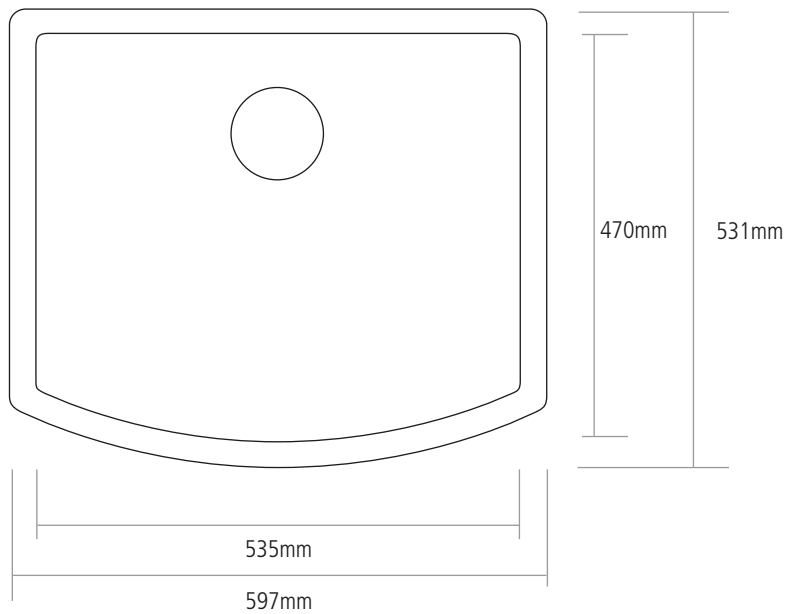

# DIMENSIONS

---

**BOWL DEPTH:** 190MM

**OVERALL SINK DEPTH:** 220MM

**MIN. BASE UNIT:** 600MM

---

NOTE: All sink dimensions may vary by plus-or-minus 2%