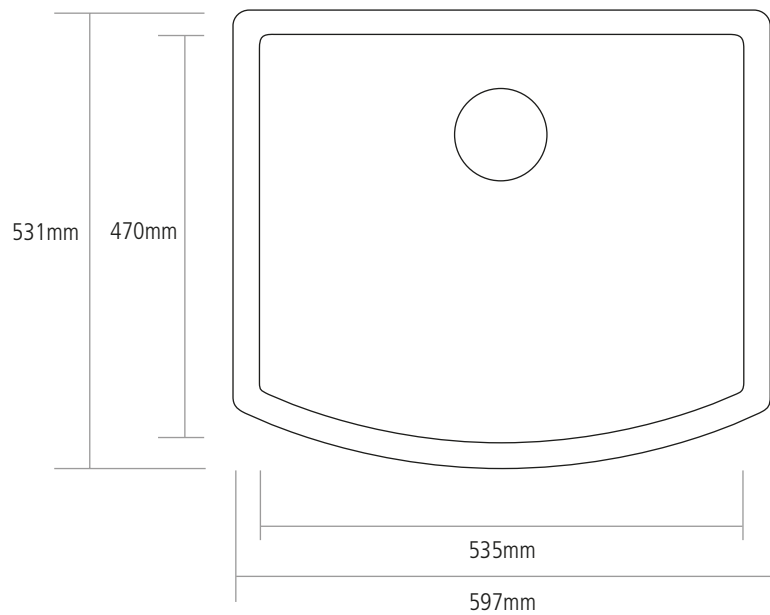

DIMENSIONS

BOWL DEPTH: 190MM

OVERALL SINK DEPTH: 220MM

MIN. BASE UNIT: 600MM

NOTE: All sink dimensions may vary by plus-or-minus 2%