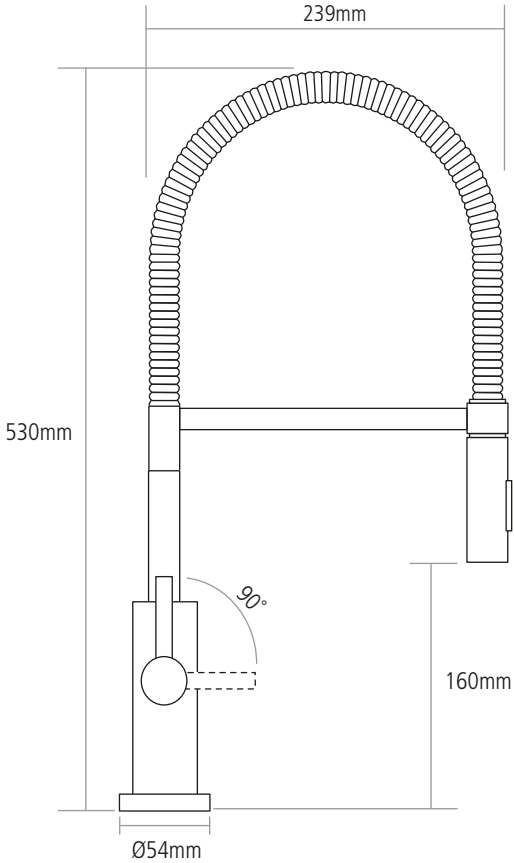

DIMENSIONS

Worktop cut-out 35mm required