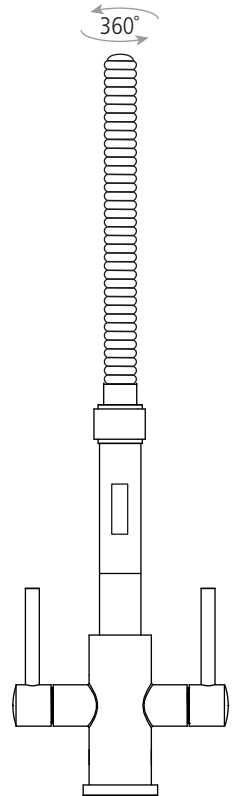

DIMENSIONS

Worktop cut-out 35mm required