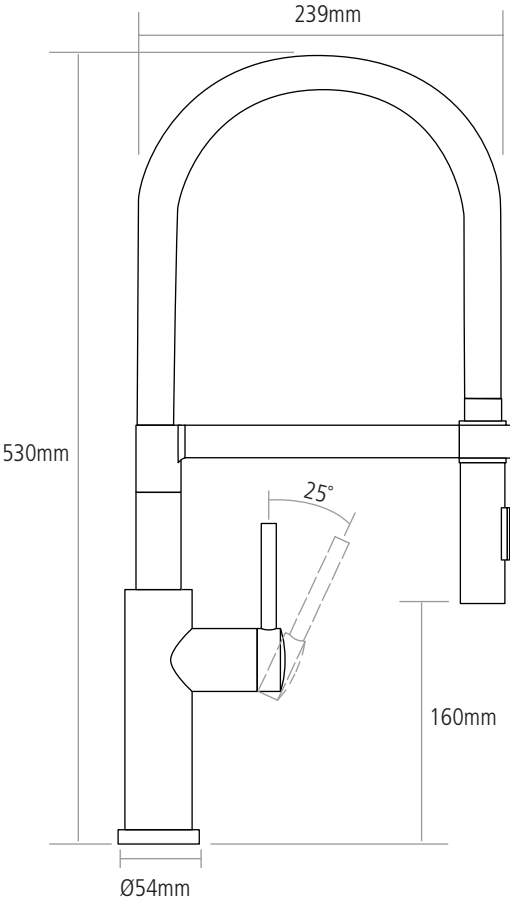

DIMENSIONS

Worktop cut-out 35mm required