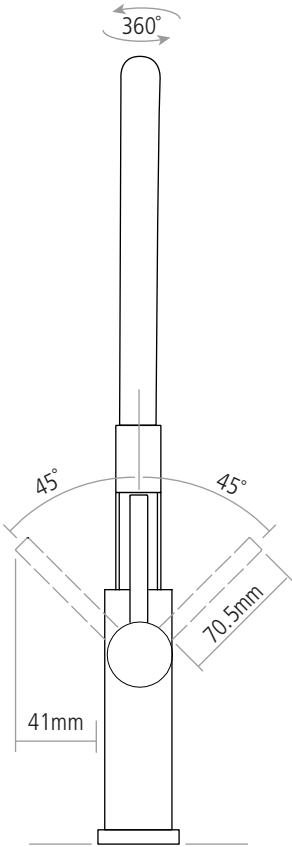

DIMENSIONS

Worktop cut-out 35mm required