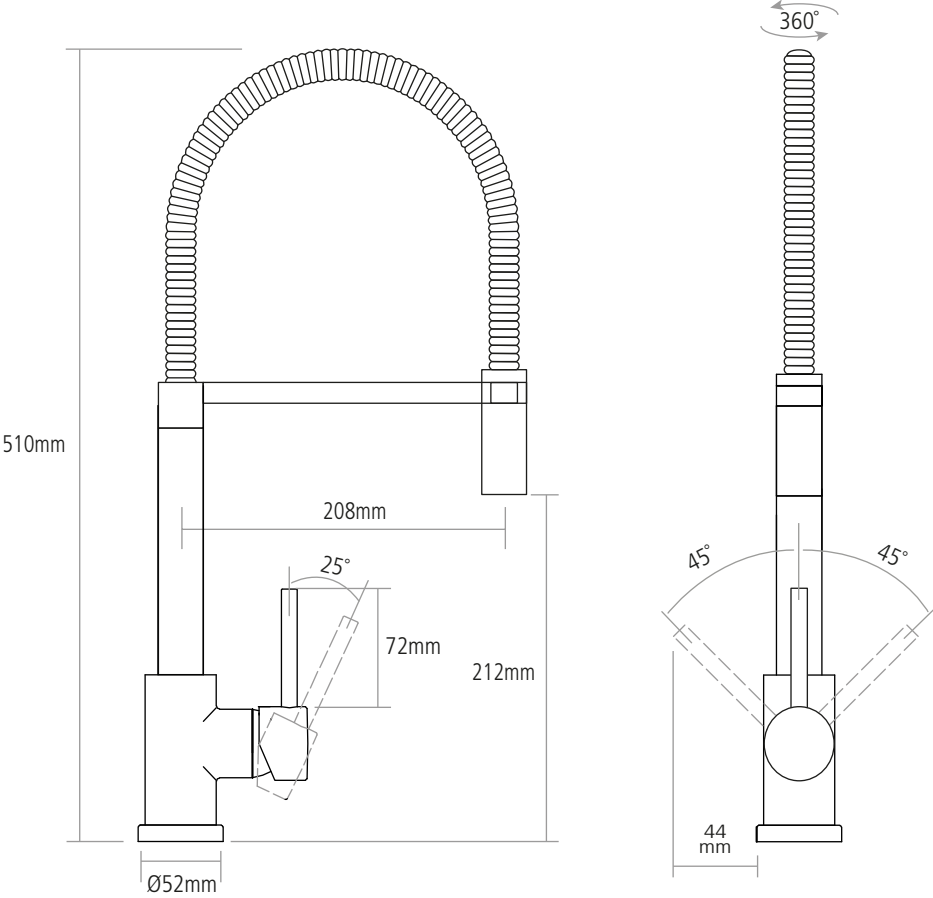

DIMENSIONS

Worktop cut-out 35mm required