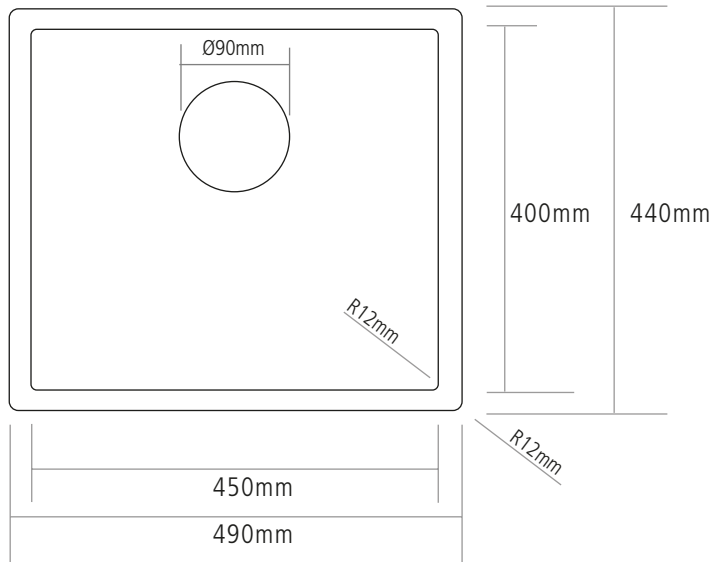

# DIMENSIONS

**BOWL DEPTH:** 200MM

**MIN. BASE UNIT:** 500MM

**INSET CUT-OUT SIZE:** 474 X 424MM

**NOTE:** For cut-out shape go to [www.caple.co.uk](http://www.caple.co.uk) for template