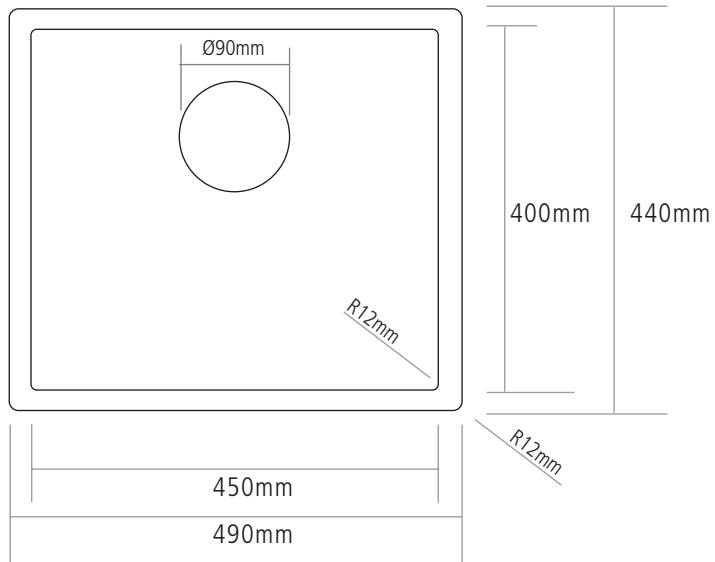

# DIMENSIONS

**BOWL DEPTH:** 200MM

**MIN. BASE UNIT:** 500MM

**INSET CUT-OUT SIZE:** 474 X 424MM

**NOTE:** For cut-out shape go to [www.caple.co.uk](http://www.caple.co.uk) for template