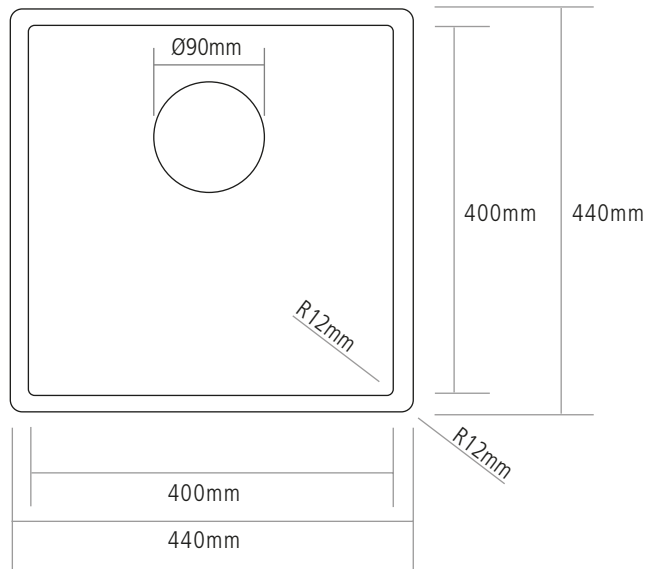

# DIMENSIONS

**BOWL DEPTH:** 200MM

**MIN. BASE UNIT:** 450MM

**INSET CUT-OUT SIZE:** 424 X 424MM

**NOTE:** For cut-out shape go to [www.caple.co.uk](http://www.caple.co.uk) for template