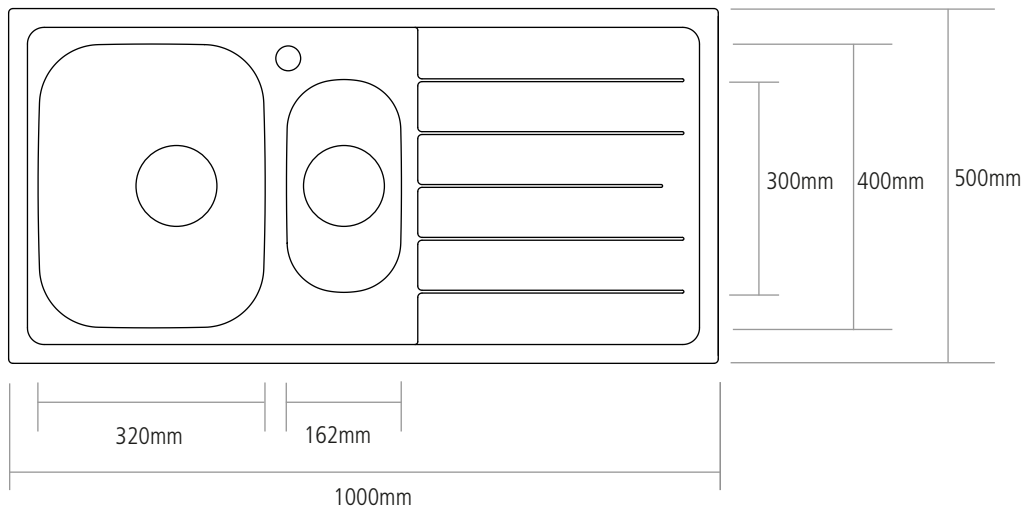

DIMENSIONS

MAIN BOWL DEPTH: 200MM

SMALL BOWL DEPTH: 128MM

MIN. BASE UNIT: 600MM

CUT-OUT SIZE: 978 x 480MM