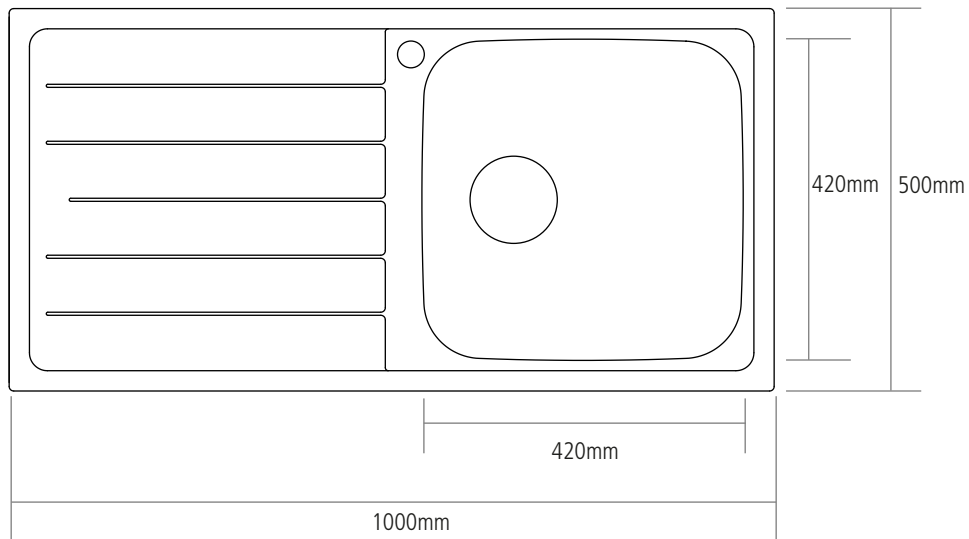

# DIMENSIONS

---

**MAIN BOWL DEPTH: 200MM**

**MIN. BASE UNIT: 600MM**

**CUT-OUT SIZE: 978 x 480MM**

---