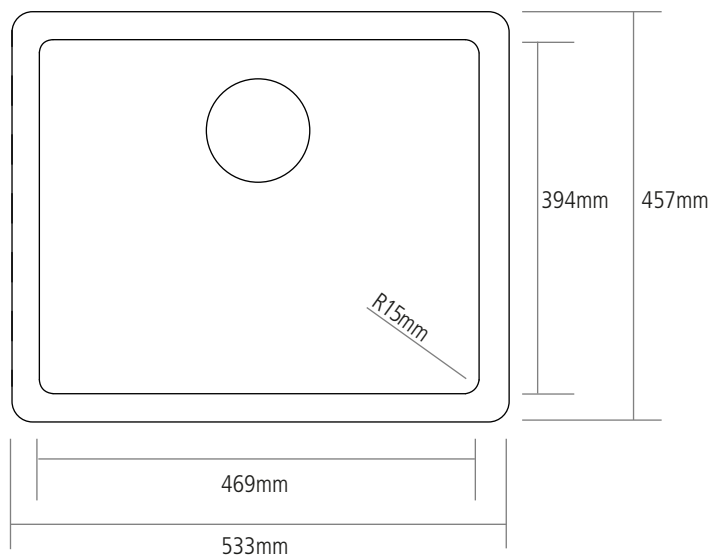

DIMENSIONS

BOWL DEPTH: 205MM

MIN. BASE UNIT: 600MM

CUT-OUT SIZE: 479 x 403MM
