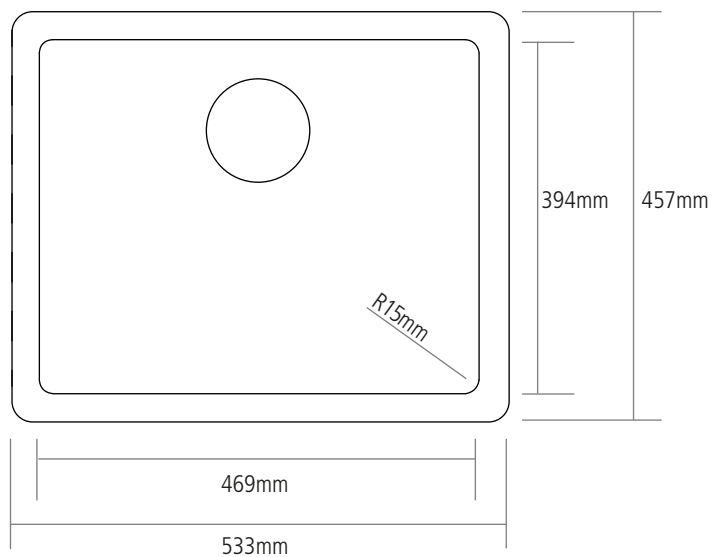

DIMENSIONS

BOWL DEPTH: 205MM

MIN. BASE UNIT: 600MM

CUT-OUT SIZE: 479 x 403MM
