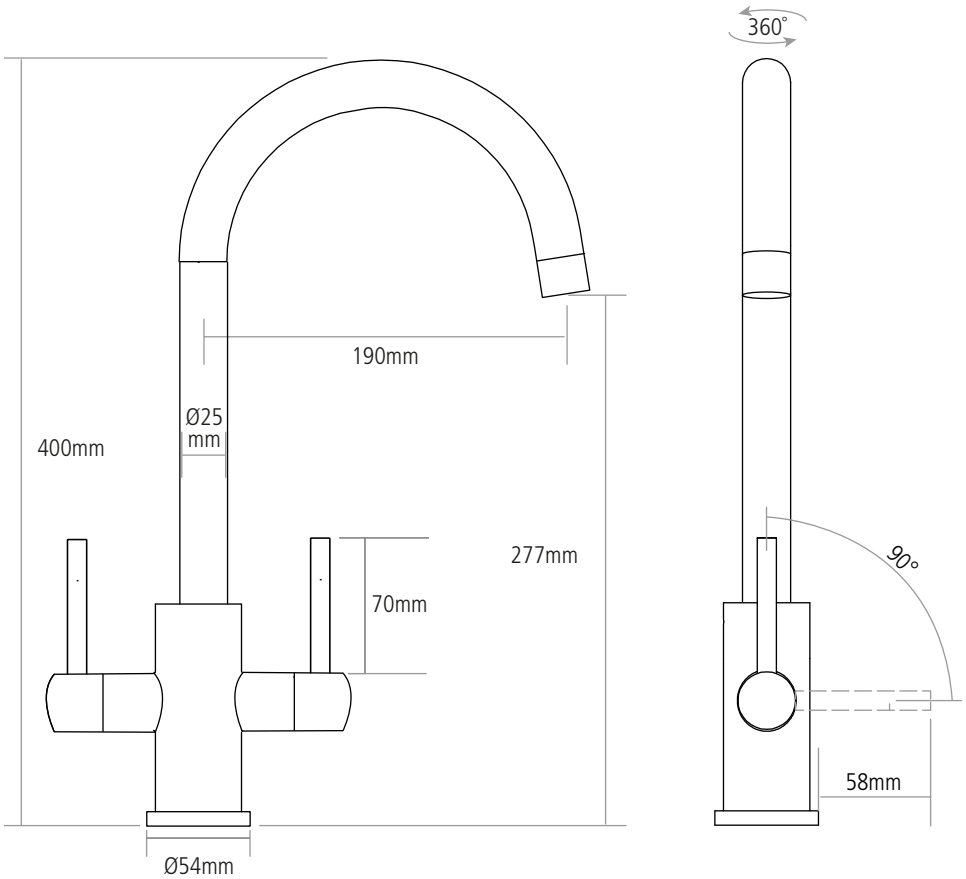

DIMENSIONS

Worktop cut-out 35mm required