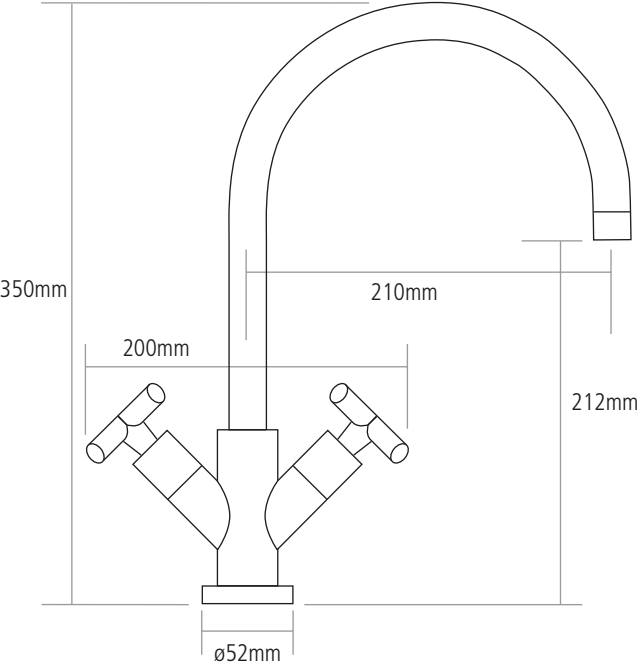

DIMENSIONS

Worktop cut-out 35mm required