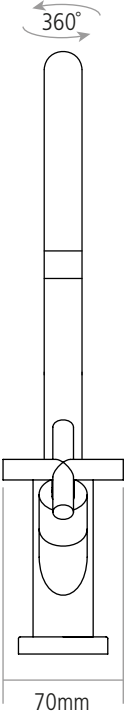

DIMENSIONS

Worktop cut-out 35mm required