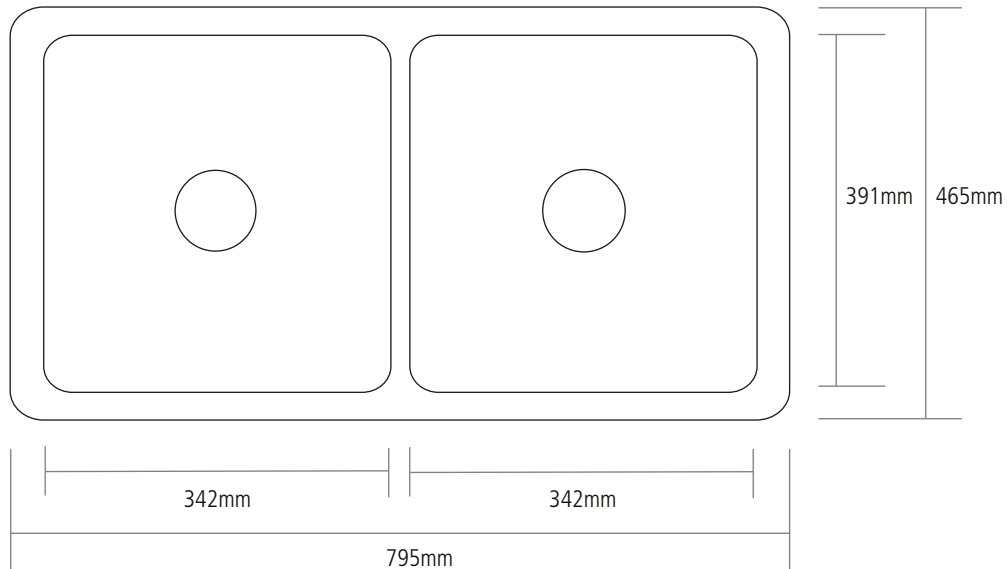

DIMENSIONS

BOWL DEPTH: 191MM

OVERALL SINK DEPTH: 229MM

MIN. BASE UNIT: 800MM

SINK TAPPERS FROM TOP TO

BOTTOM BY APPROX. 4MM

NOTE: All sink dimensions may vary by plus-or-minus 2%