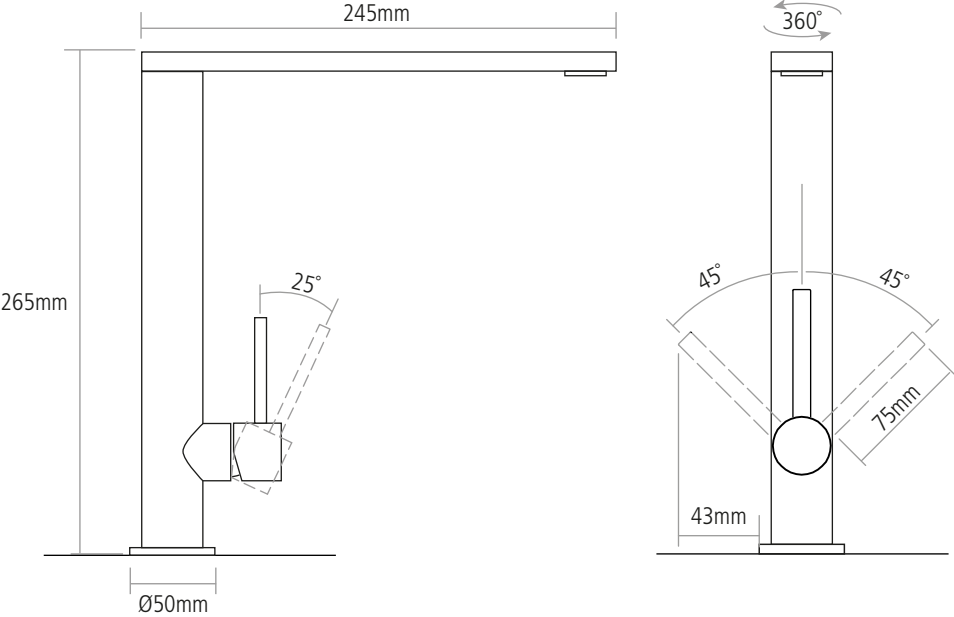

DIMENSIONS

Worktop cut-out 35mm required