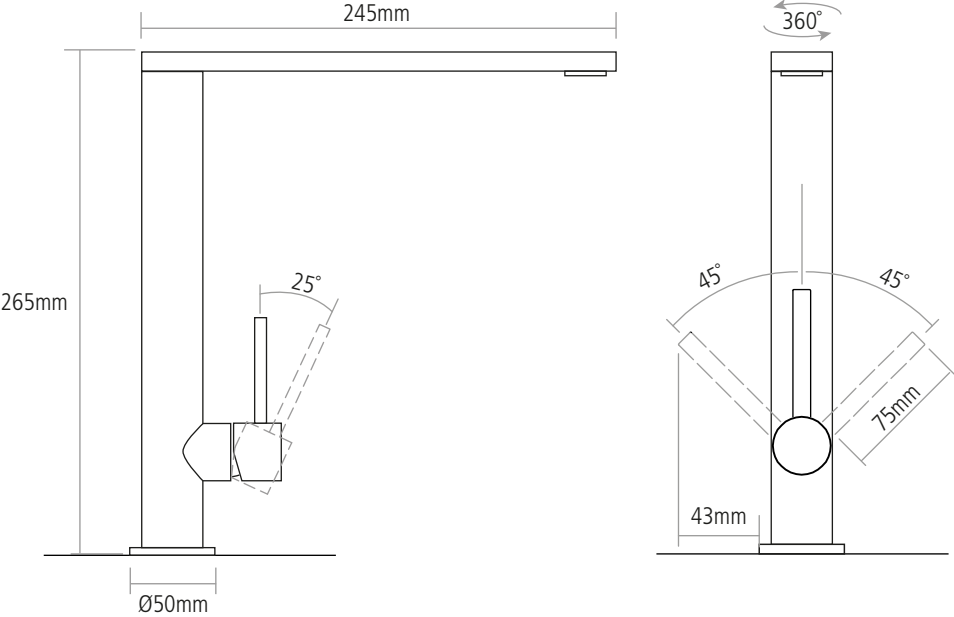

DIMENSIONS

Worktop cut-out 35mm required