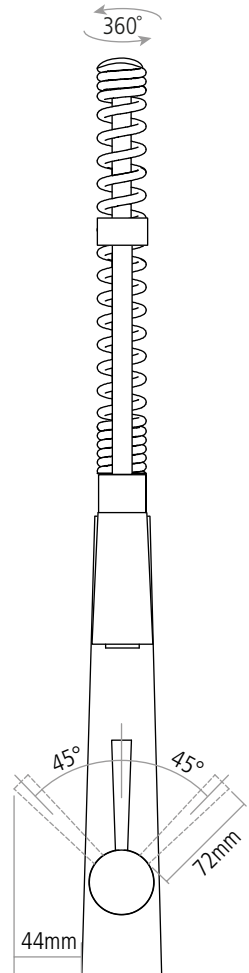

DIMENSIONS

Worktop cut-out 35mm required
Note: Pull-out hose extended by 600mm