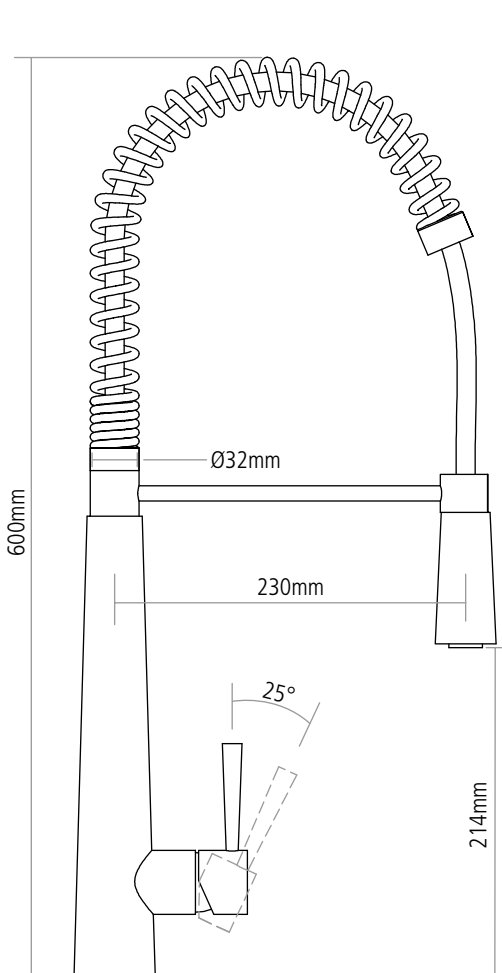

DIMENSIONS

Worktop cut-out 35mm required
Note: Pull-out hose extended by 600mm