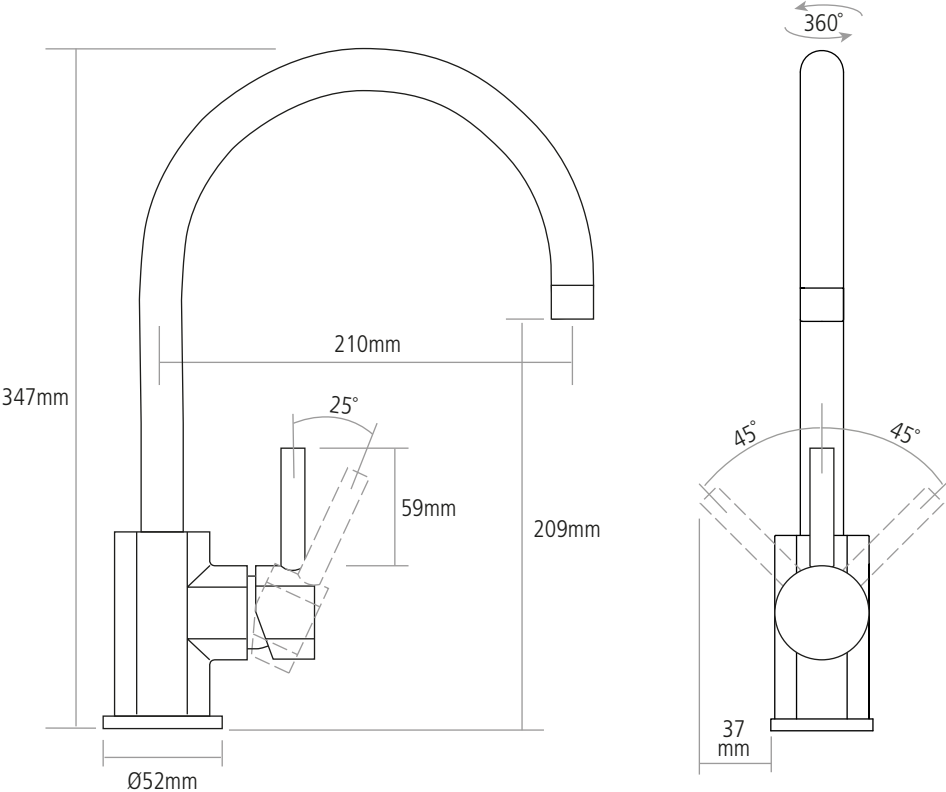

DIMENSIONS

Worktop cut-out 35mm required