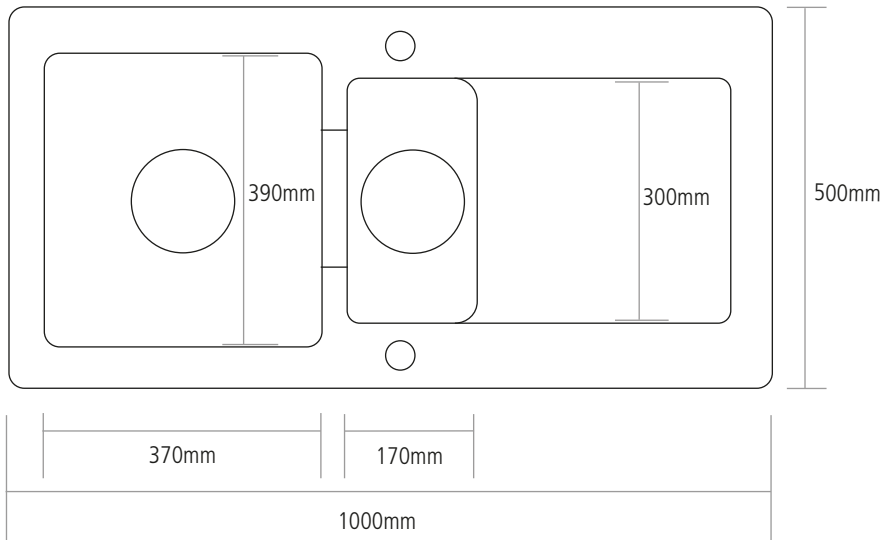

# DIMENSIONS

**MAIN BOWL DEPTH:** 185MM

**SMALL BOWL DEPTH:** 120MM

**OVERALL SINK DEPTH:** 210MM

**MIN. BASE UNIT:** 800MM

**CUT-OUT SIZE:** 970 x 470MM

---

NOTE: All sink dimensions may vary by plus-or-minus 2%