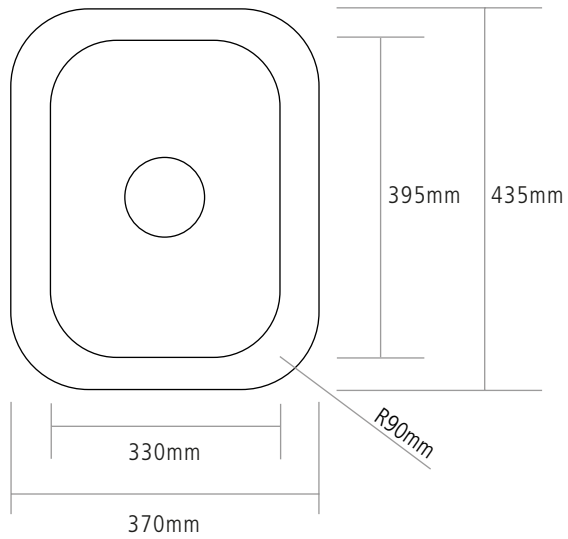

# DIMENSIONS

---

**BOWL DEPTH:** 180MM

**MIN. BASE UNIT:** 400MM

---

**NOTE:** For cut-out shape go to [www.caple.co.uk](http://www.caple.co.uk) for template