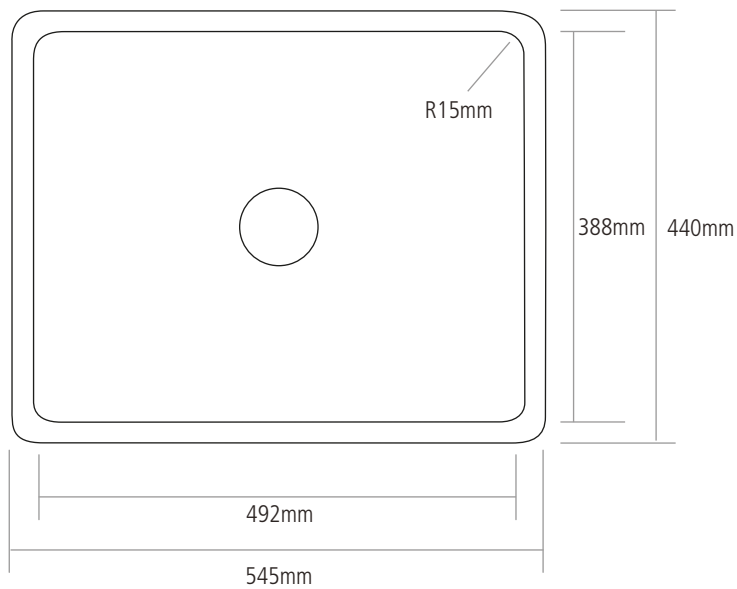

DIMENSIONS

BOWL DEPTH: 176MM

OVERALL SINK DEPTH: 200MM

MIN. BASE UNIT: 600MM

NOTE: All sink dimensions may vary by plus-or-minus 2%