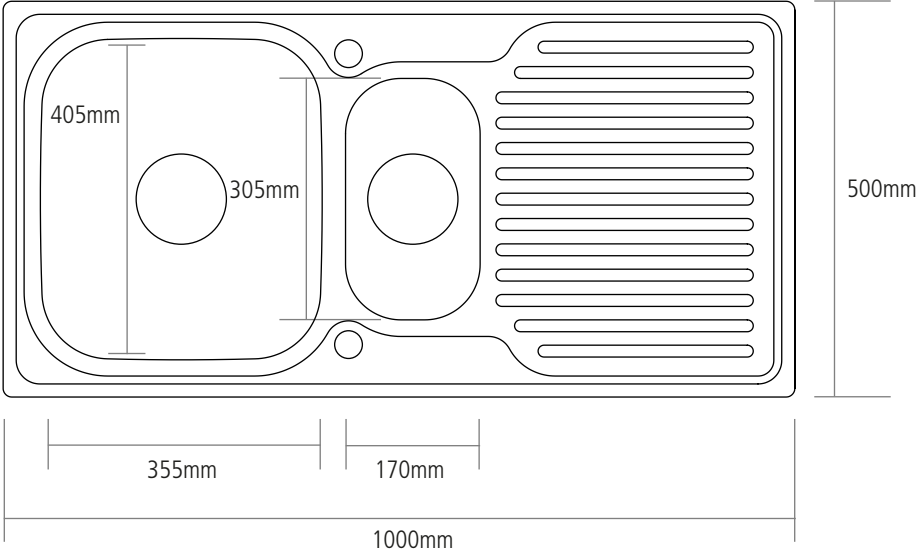

DIMENSIONS

MAIN BOWL DEPTH: 180MM

SMALL BOWL DEPTH: 128MM

MIN. BASE UNIT: 600MM

CUT-OUT SIZE: 978 X 480MM
