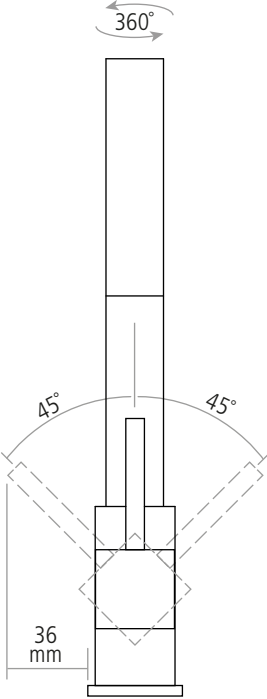

DIMENSIONS

Worktop cut-out 35mm required