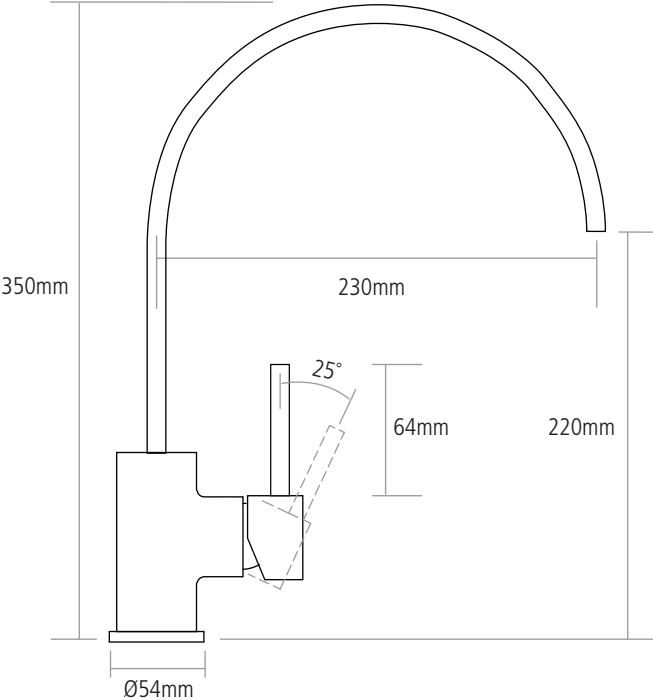

DIMENSIONS

Worktop cut-out 35mm required