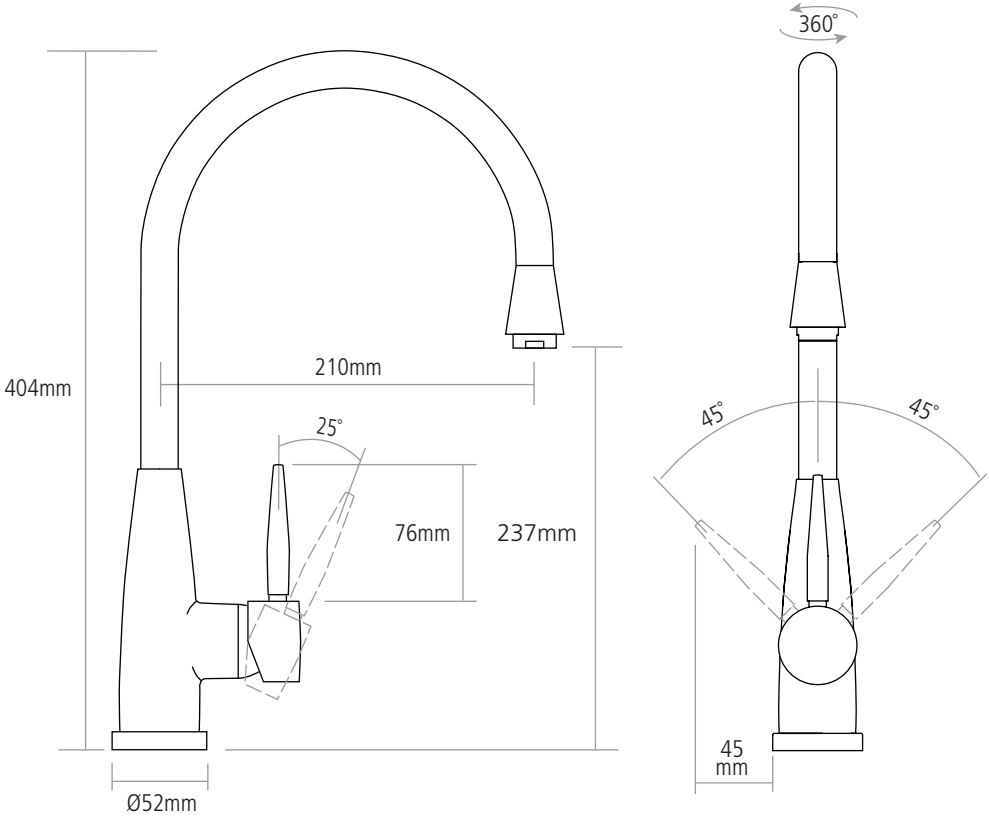

DIMENSIONS

Worktop cut-out 35mm required