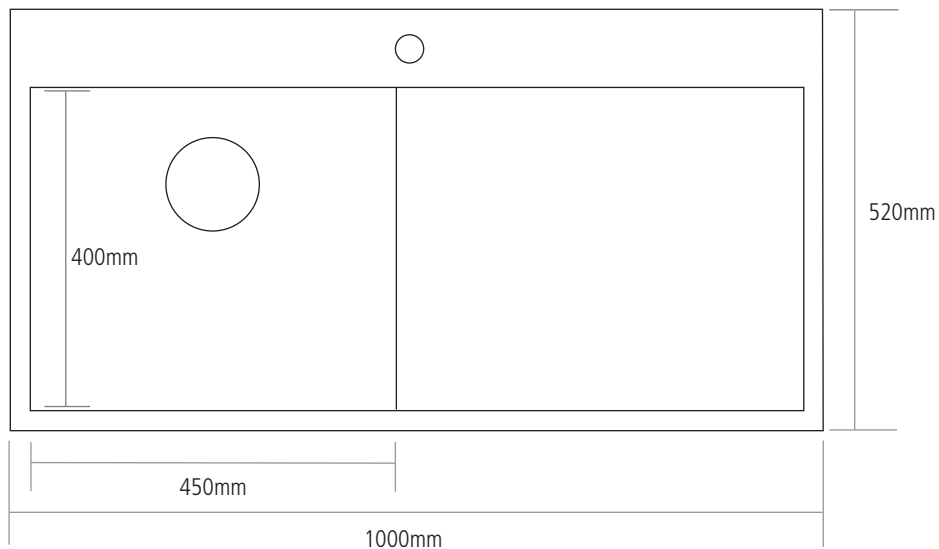

DIMENSIONS

BOWL DEPTH: 200MM

MIN. BASE UNIT: 600MM

CUT-OUT SIZE: 975 x 495MM
