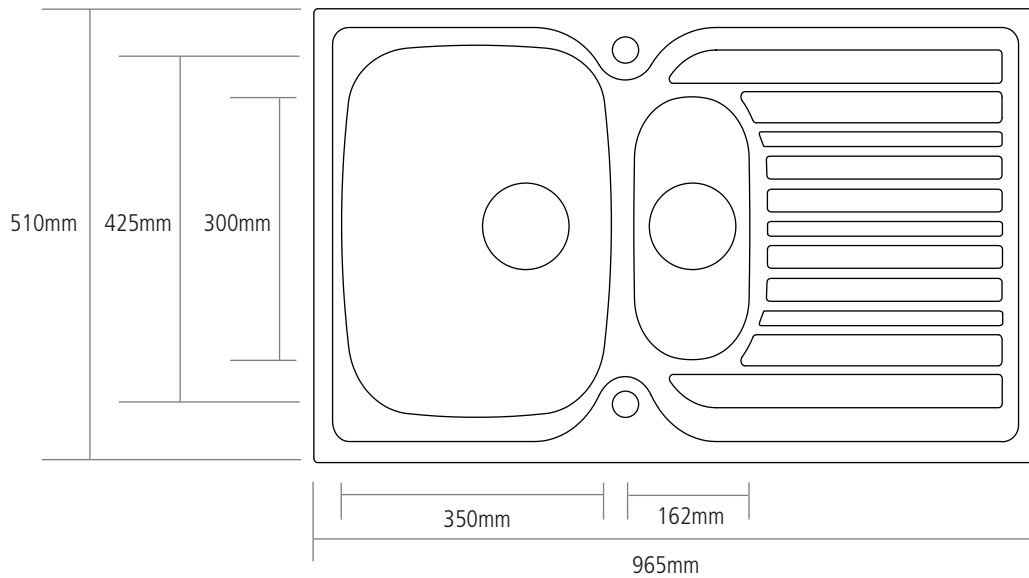

DIMENSIONS

MAIN BOWL DEPTH: 155MM

SMALL BOWL DEPTH: 90MM

MIN. BASE UNIT: 600MM

CUT-OUT SIZE: 941 x 486MM
