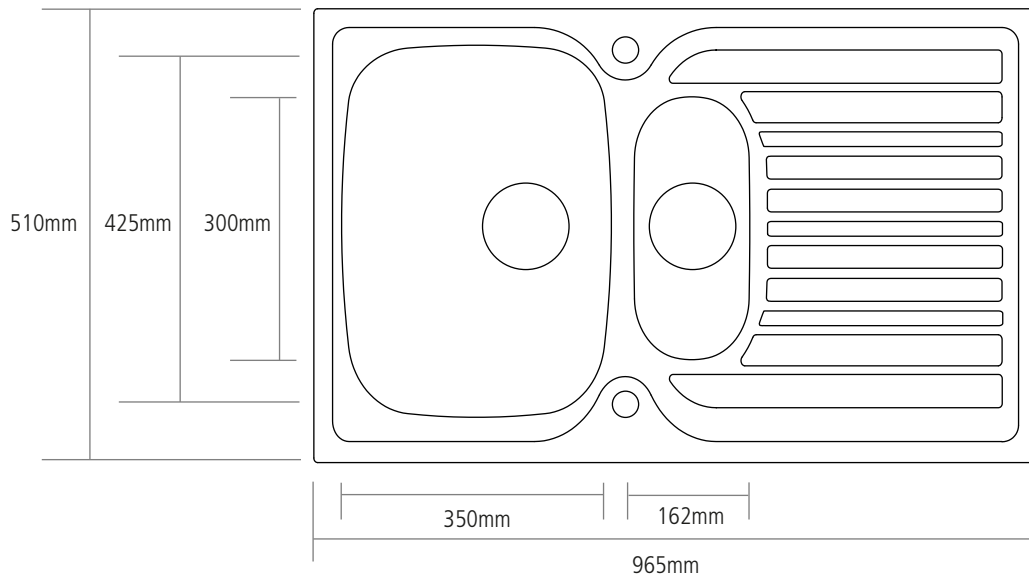

DIMENSIONS

MAIN BOWL DEPTH: 155MM

SMALL BOWL DEPTH: 90MM

MIN. BASE UNIT: 600MM

CUT-OUT SIZE: 941 x 486MM
