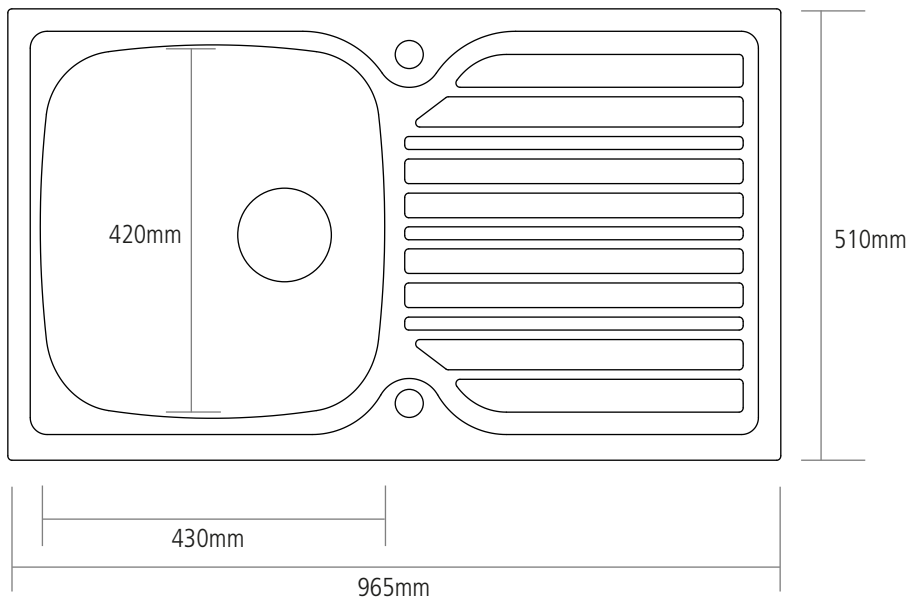

DIMENSIONS

MAIN BOWL DEPTH: 160MM

MIN. BASE UNIT: 600MM

CUT-OUT SIZE: 941 x 486MM
