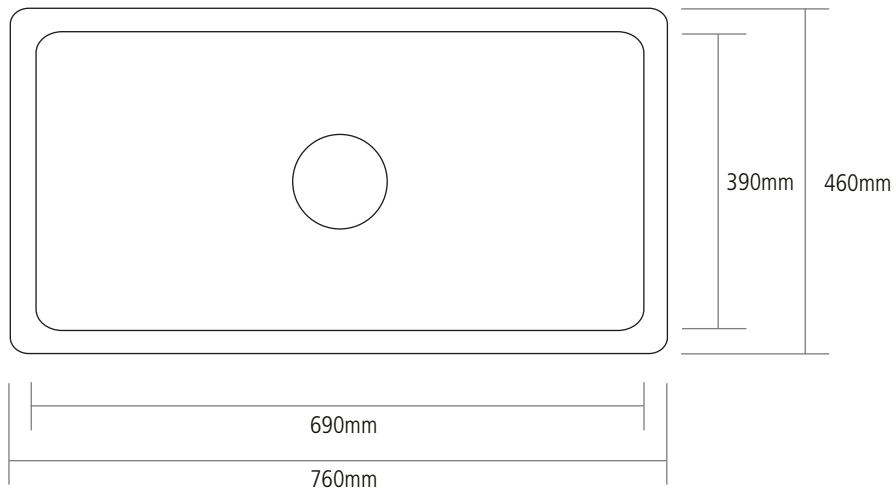

DIMENSIONS

BOWL DEPTH: 219MM

OVERALL SINK DEPTH: 255MM

MIN. BASE UNIT: 800MM

NOTE: All sink dimensions may vary by plus-or-minus 2%