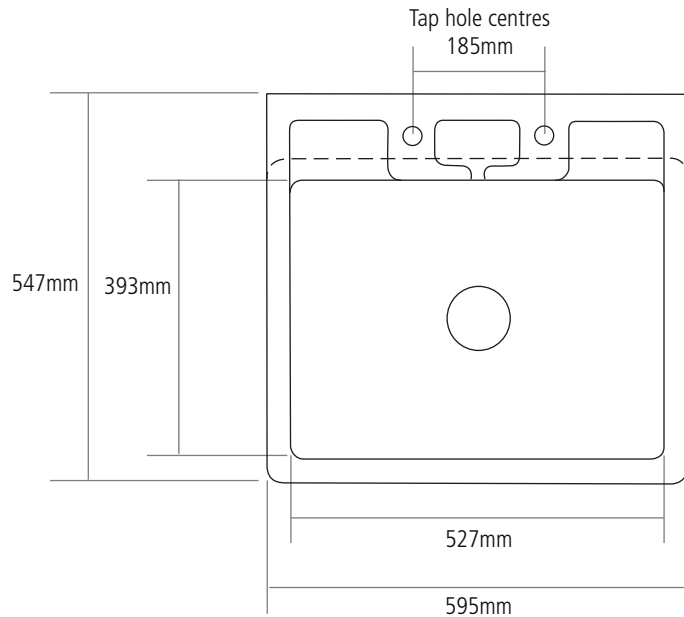

DIMENSIONS

BOWL DEPTH: 228MM

OVERALL SINK DEPTH: 260MM

MIN. BASE UNIT: 600MM

NOTE: All sink dimensions may vary by plus-or-minus 2%