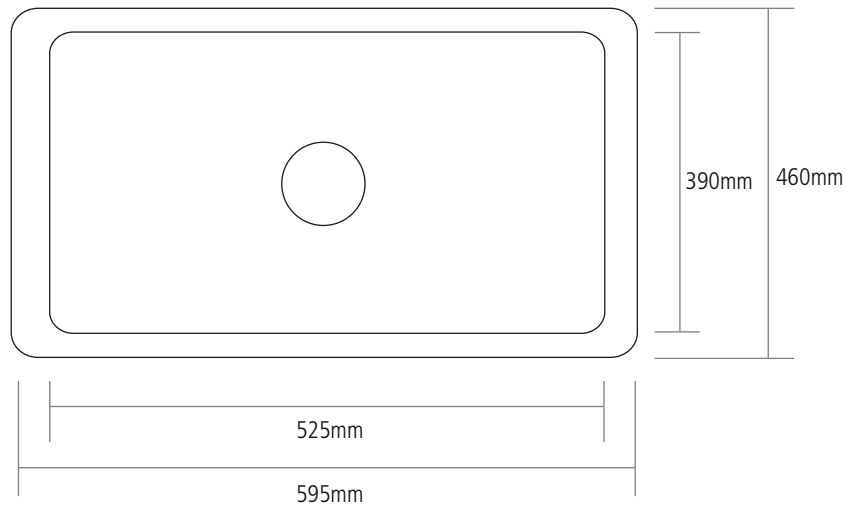

# DIMENSIONS

---

**BOWL DEPTH:** 220MM

**OVERALL SINK DEPTH:** 255MM

**MIN. BASE UNIT:** 600MM

**SINK TAPPERS FROM TOP TO**

**BOTTOM BY APPROX. 4mm**

---

NOTE: All sink dimensions may vary by plus-or-minus 2%