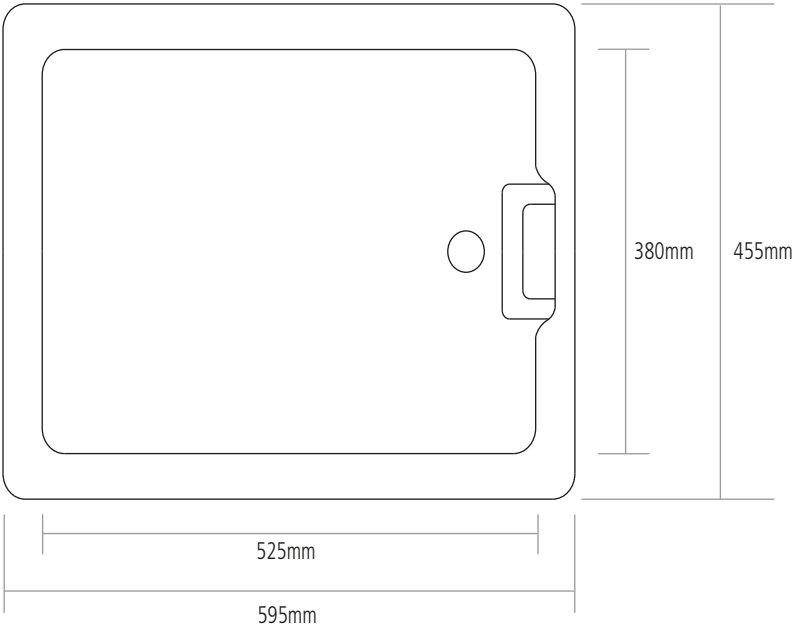

DIMENSIONS

BOWL DEPTH: 215MM

OVERALL SINK DEPTH: 255MM

MIN. BASE UNIT: 600MM

**SINK TAPERS FROM TOP TO BOTTOM
BY APPROX. 12MM**

NOTE: All sink dimensions may vary by plus-or-minus 2%