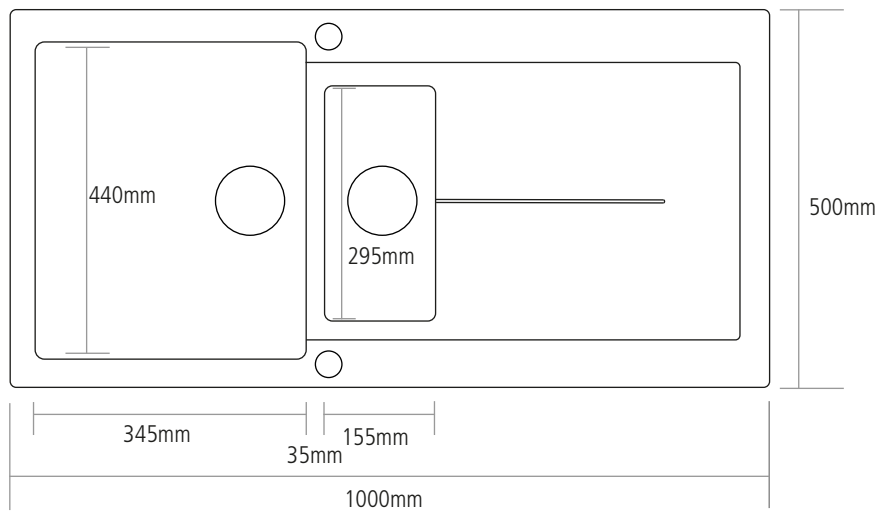

# DIMENSIONS

**BOWL DEPTH:** 200MM

**SMALL BOWL DEPTH:** 146MM

**MIN. BASE UNIT:** 600MM

**CUT-OUT SIZE:** 980 x 480MM

---