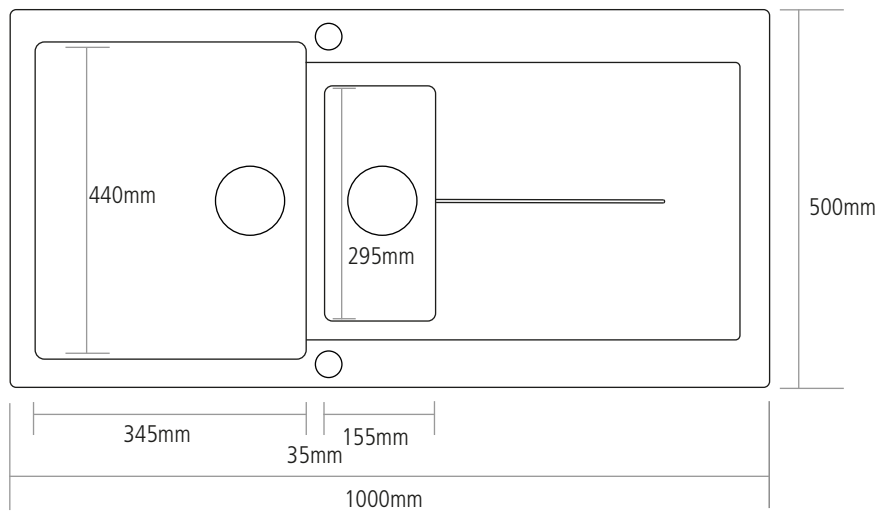

DIMENSIONS

BOWL DEPTH: 200MM

SMALL BOWL DEPTH: 146MM

MIN. BASE UNIT: 600MM

CUT-OUT SIZE: 980 x 480MM
