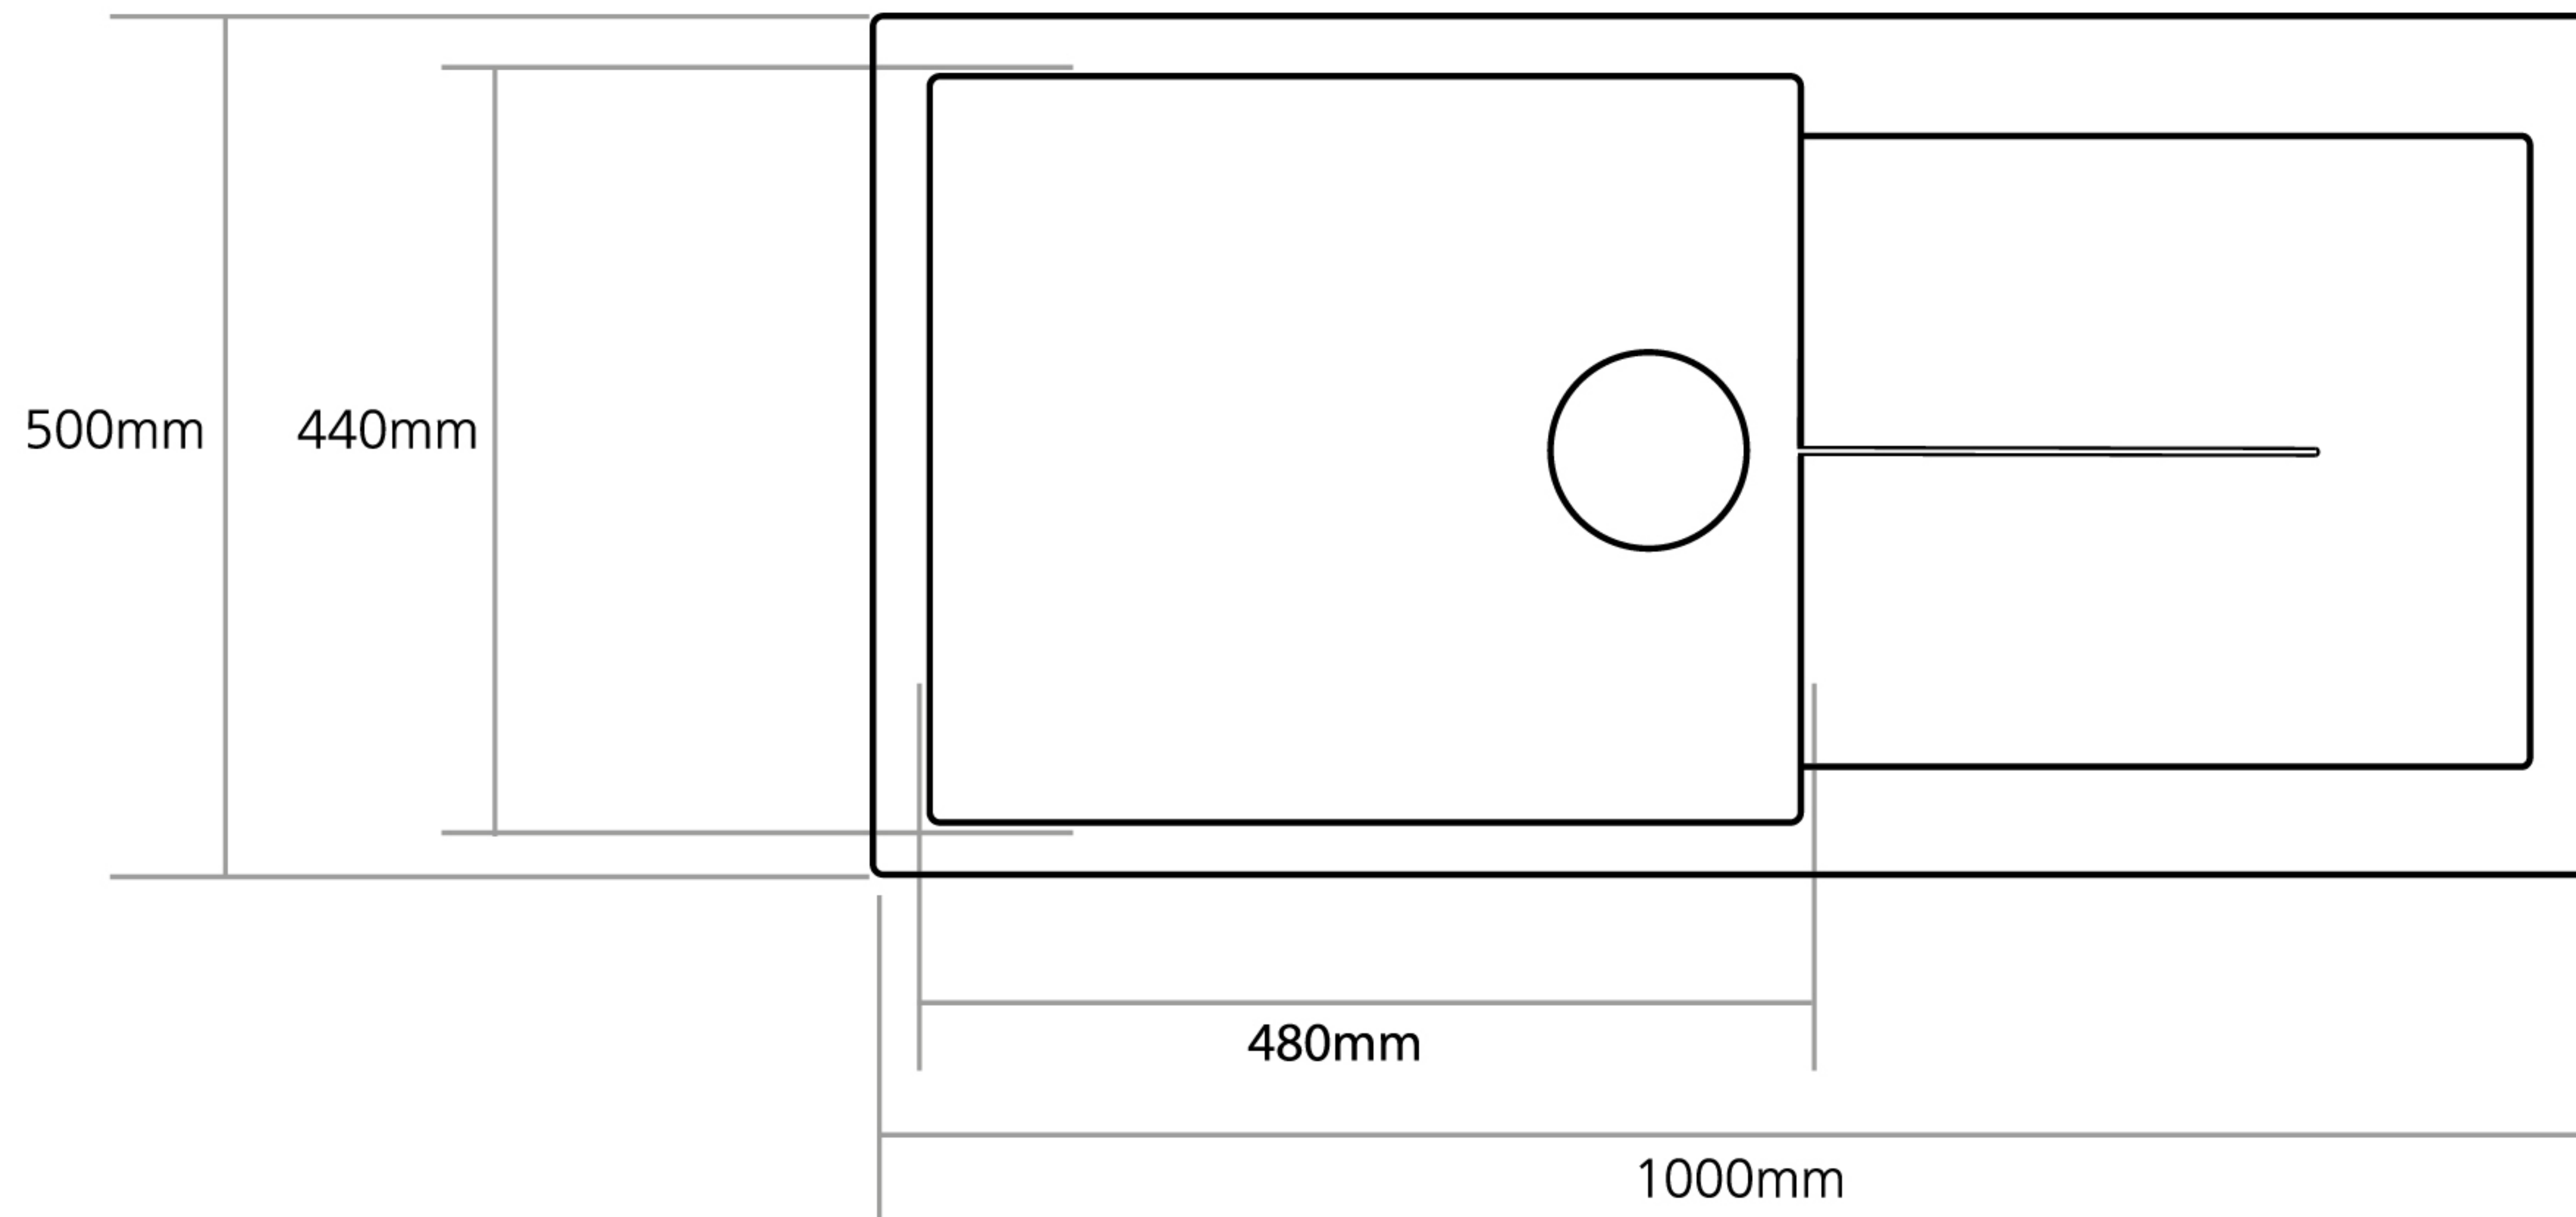

Dimensions

Bowl Depth 200mm
Min. base unit 600mm
Cutout: 980 x 480mm