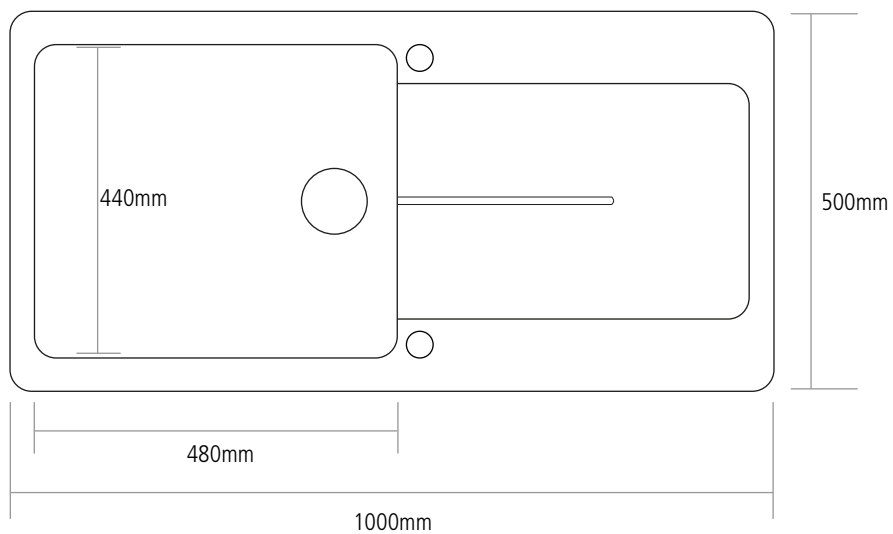

# DIMENSIONS

---

**BOWL DEPTH: 200MM**

**MIN. BASE UNIT: 600MM**

**CUT-OUT SIZE: 980 x 480MM**

---