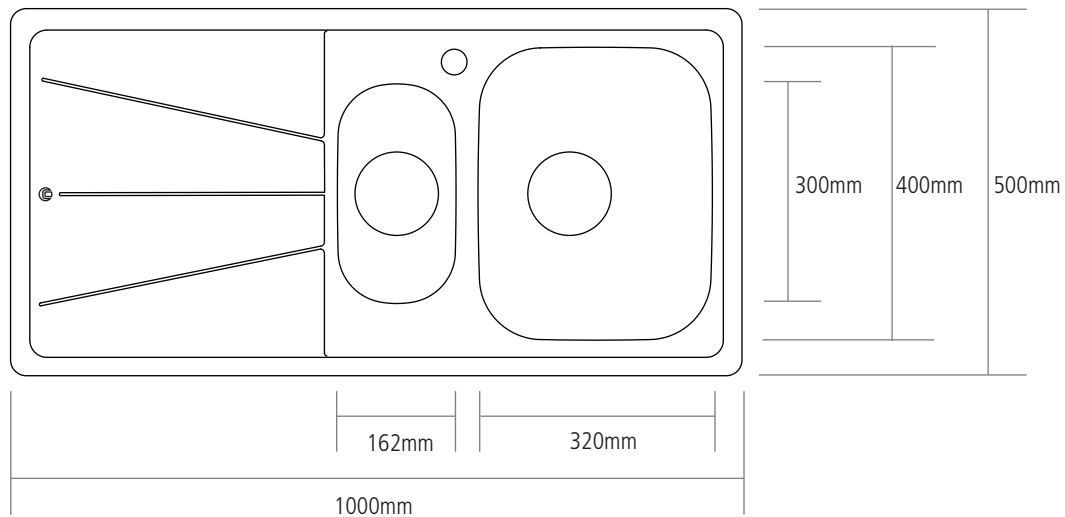

# DIMENSIONS

**MAIN BOWL DEPTH:** 200MM

**SMALL BOWL DEPTH:** 128MM

**MIN. BASE UNIT:** 600MM

**CUT-OUT SIZE:** 978 X 480MM