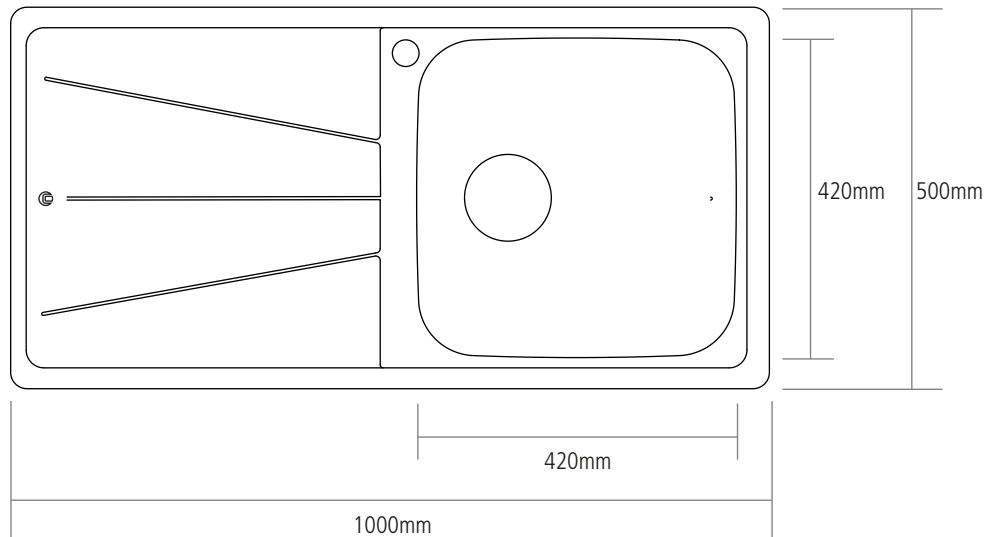

DIMENSIONS

MAIN BOWL DEPTH: 200MM

MIN. BASE UNIT: 600MM

CUT-OUT SIZE: 978 X 480MM
