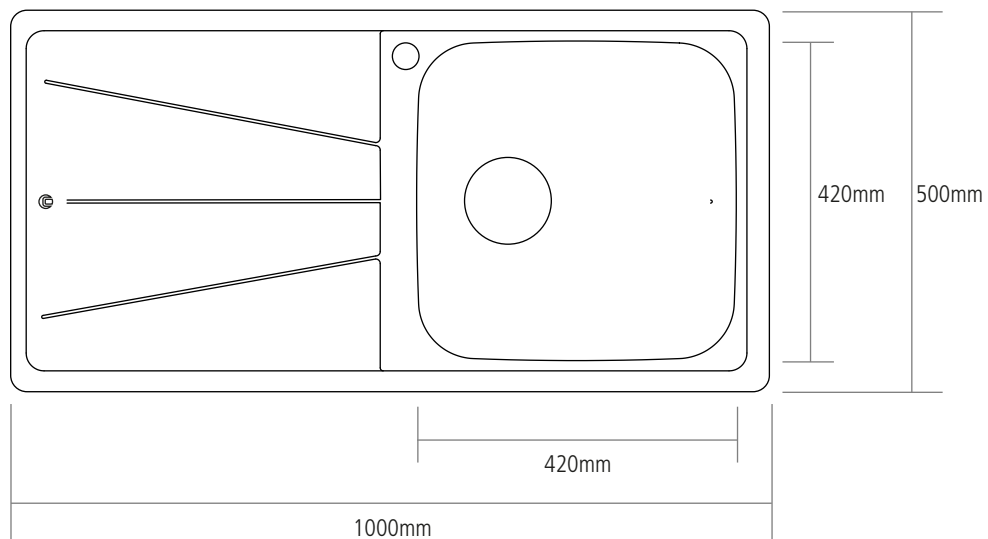

# DIMENSIONS

**MAIN BOWL DEPTH:** 200MM

**MIN. BASE UNIT:** 600MM

**CUT-OUT SIZE:** 978 X 480MM

---