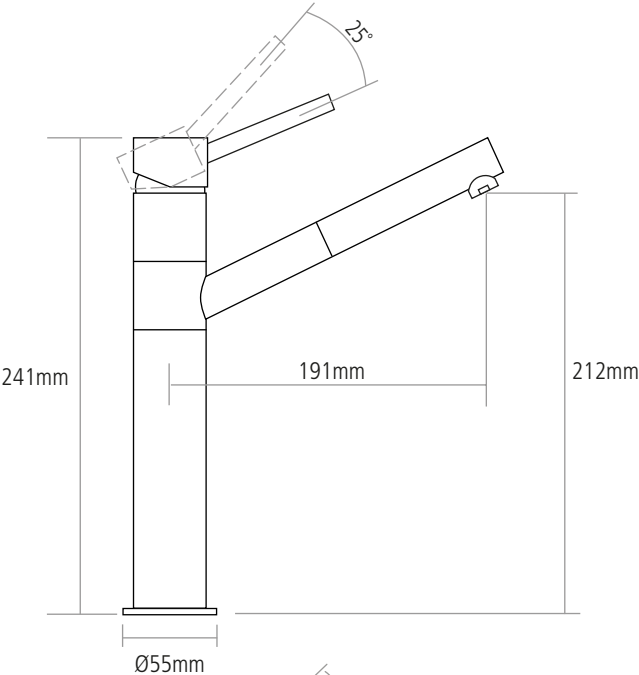

DIMENSIONS

Worktop cut-out 35mm required
Note: Pull-out hose extended by 650mm