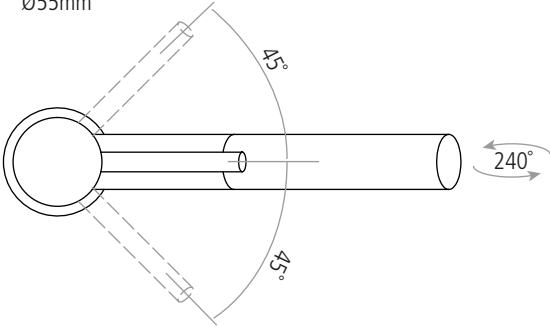

DIMENSIONS

Worktop cut-out 35mm required
Note: Pull-out hose extended by 650mm