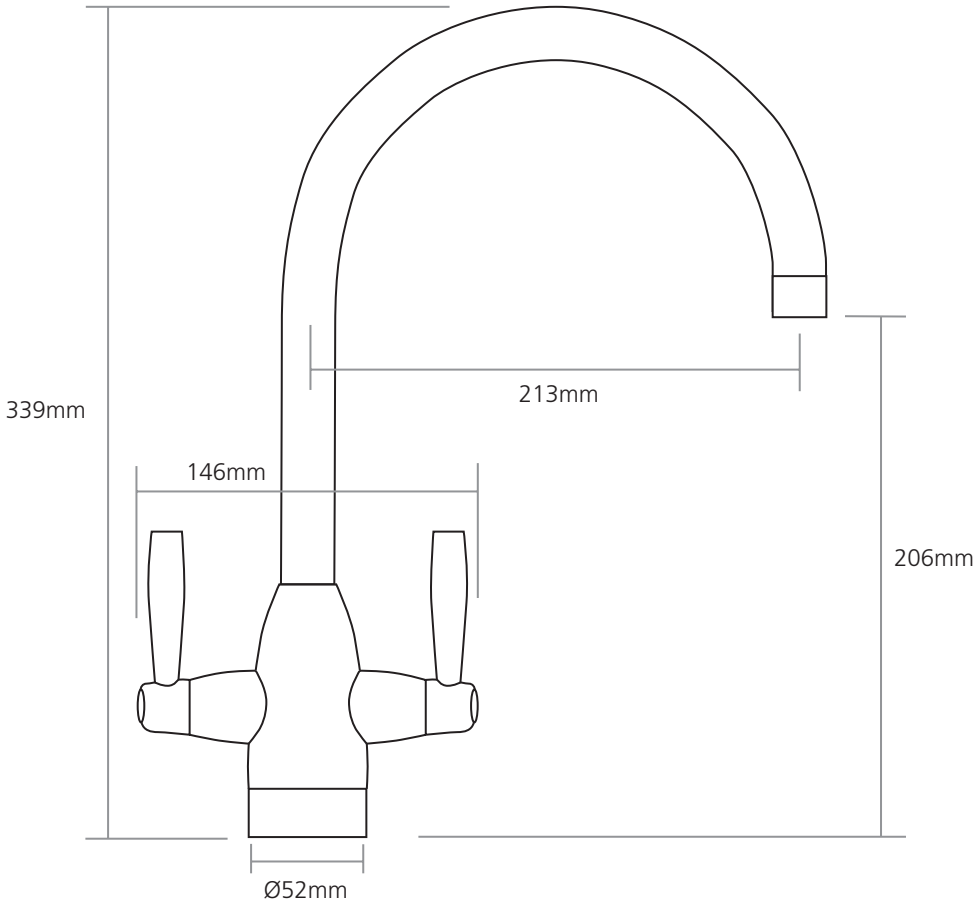

# Product installation diagrams

Models:  
AVE4-BN

*Worktop cut-out 35mm required*