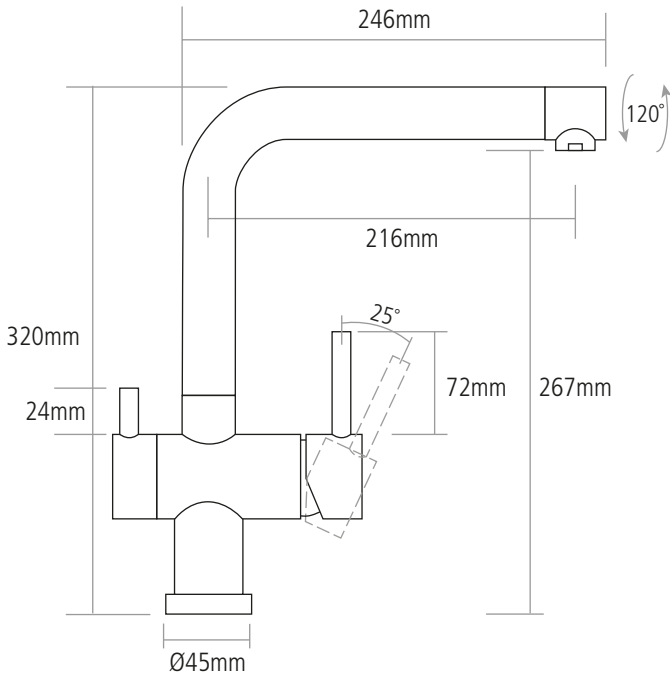

DIMENSIONS

Worktop cut-out 35mm required