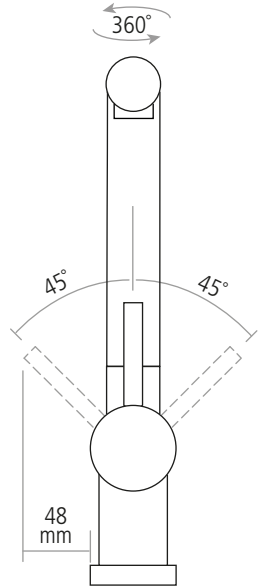

DIMENSIONS

Worktop cut-out 35mm required