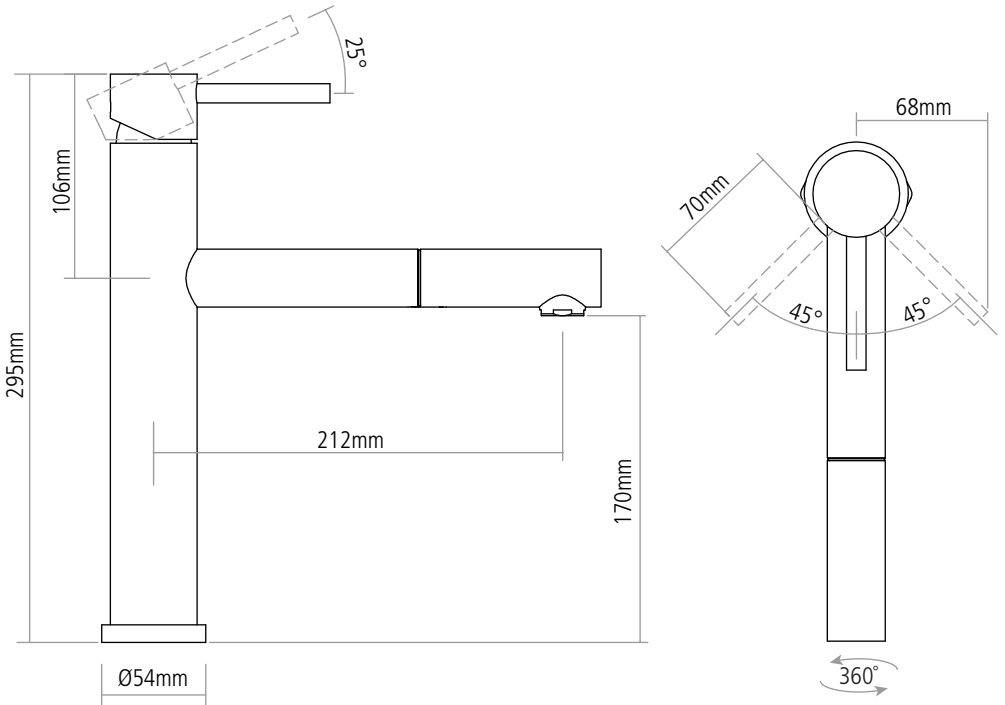

DIMENSIONS

Note: Pull-out hose extended by 400mm
Worktop cut-out 35mm required