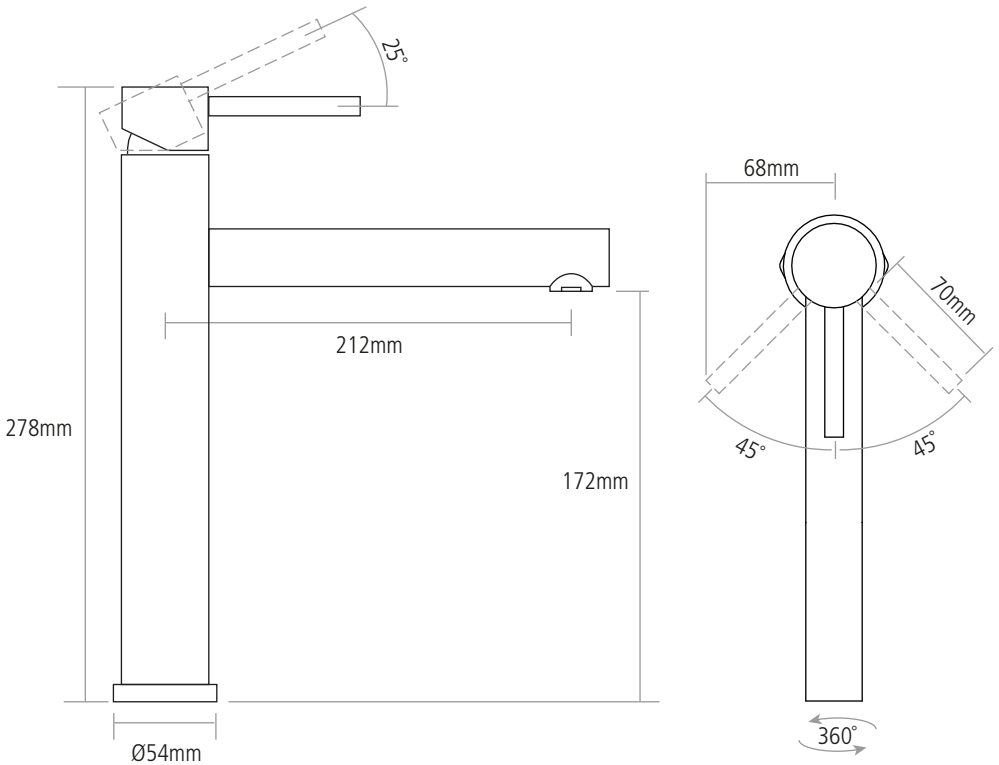

DIMENSIONS

Worktop cut-out 35mm required