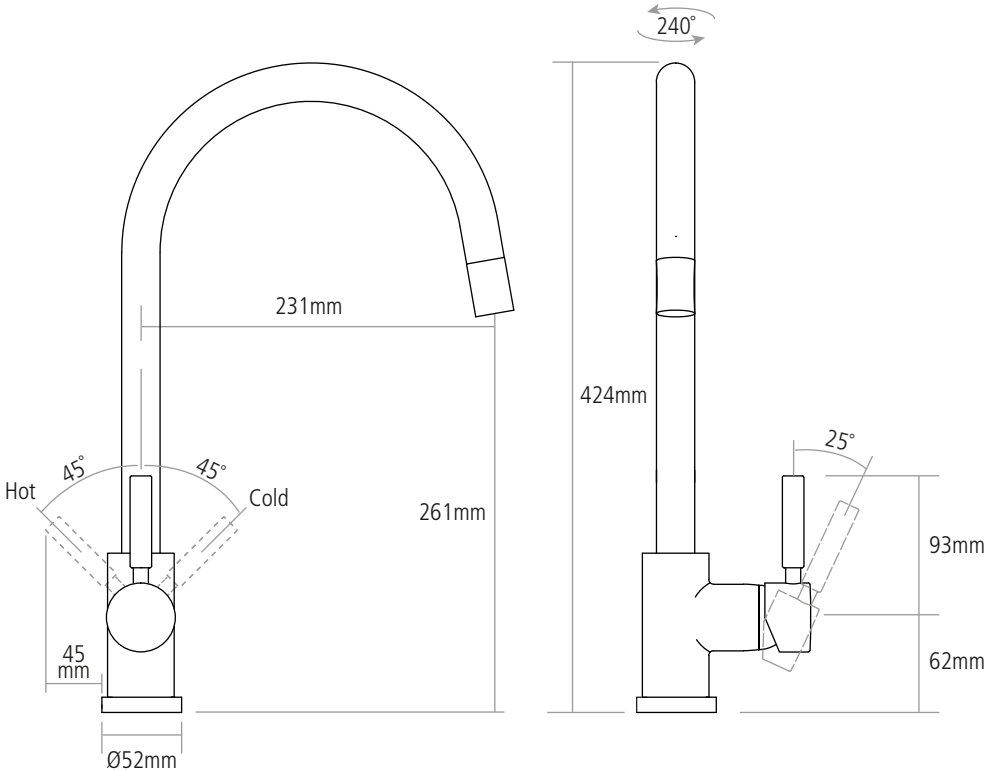

DIMENSIONS

Worktop cut-out 35mm required
Note: Pull-out hose extended by 650mm