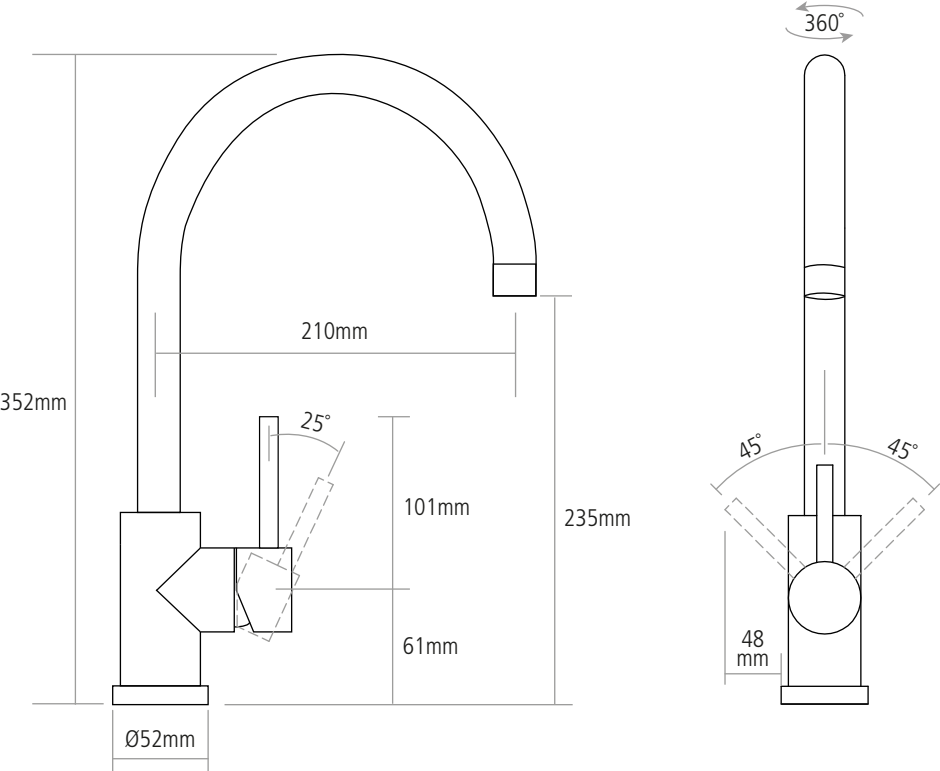

DIMENSIONS

Worktop cut-out 35mm required