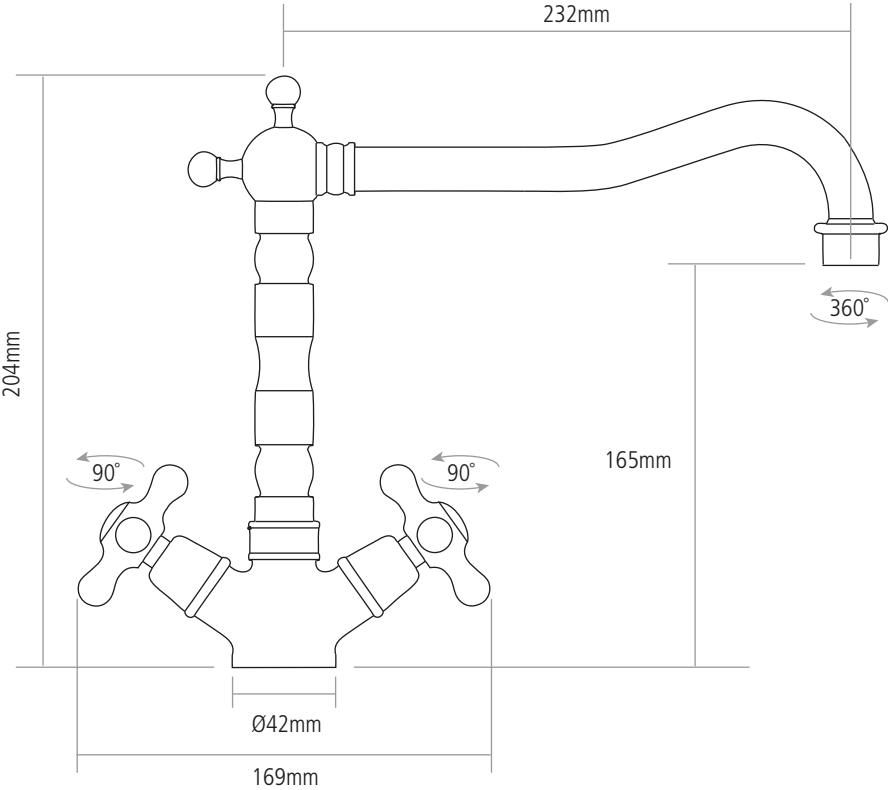

DIMENSIONS

Worktop cut-out 35mm required