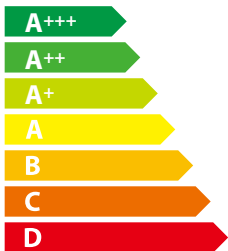

ENERGY

 cable

ZC622

B

50
kWh/annum

A **B** CDEFG

A **B** CDEFG

ABC **D** EFG