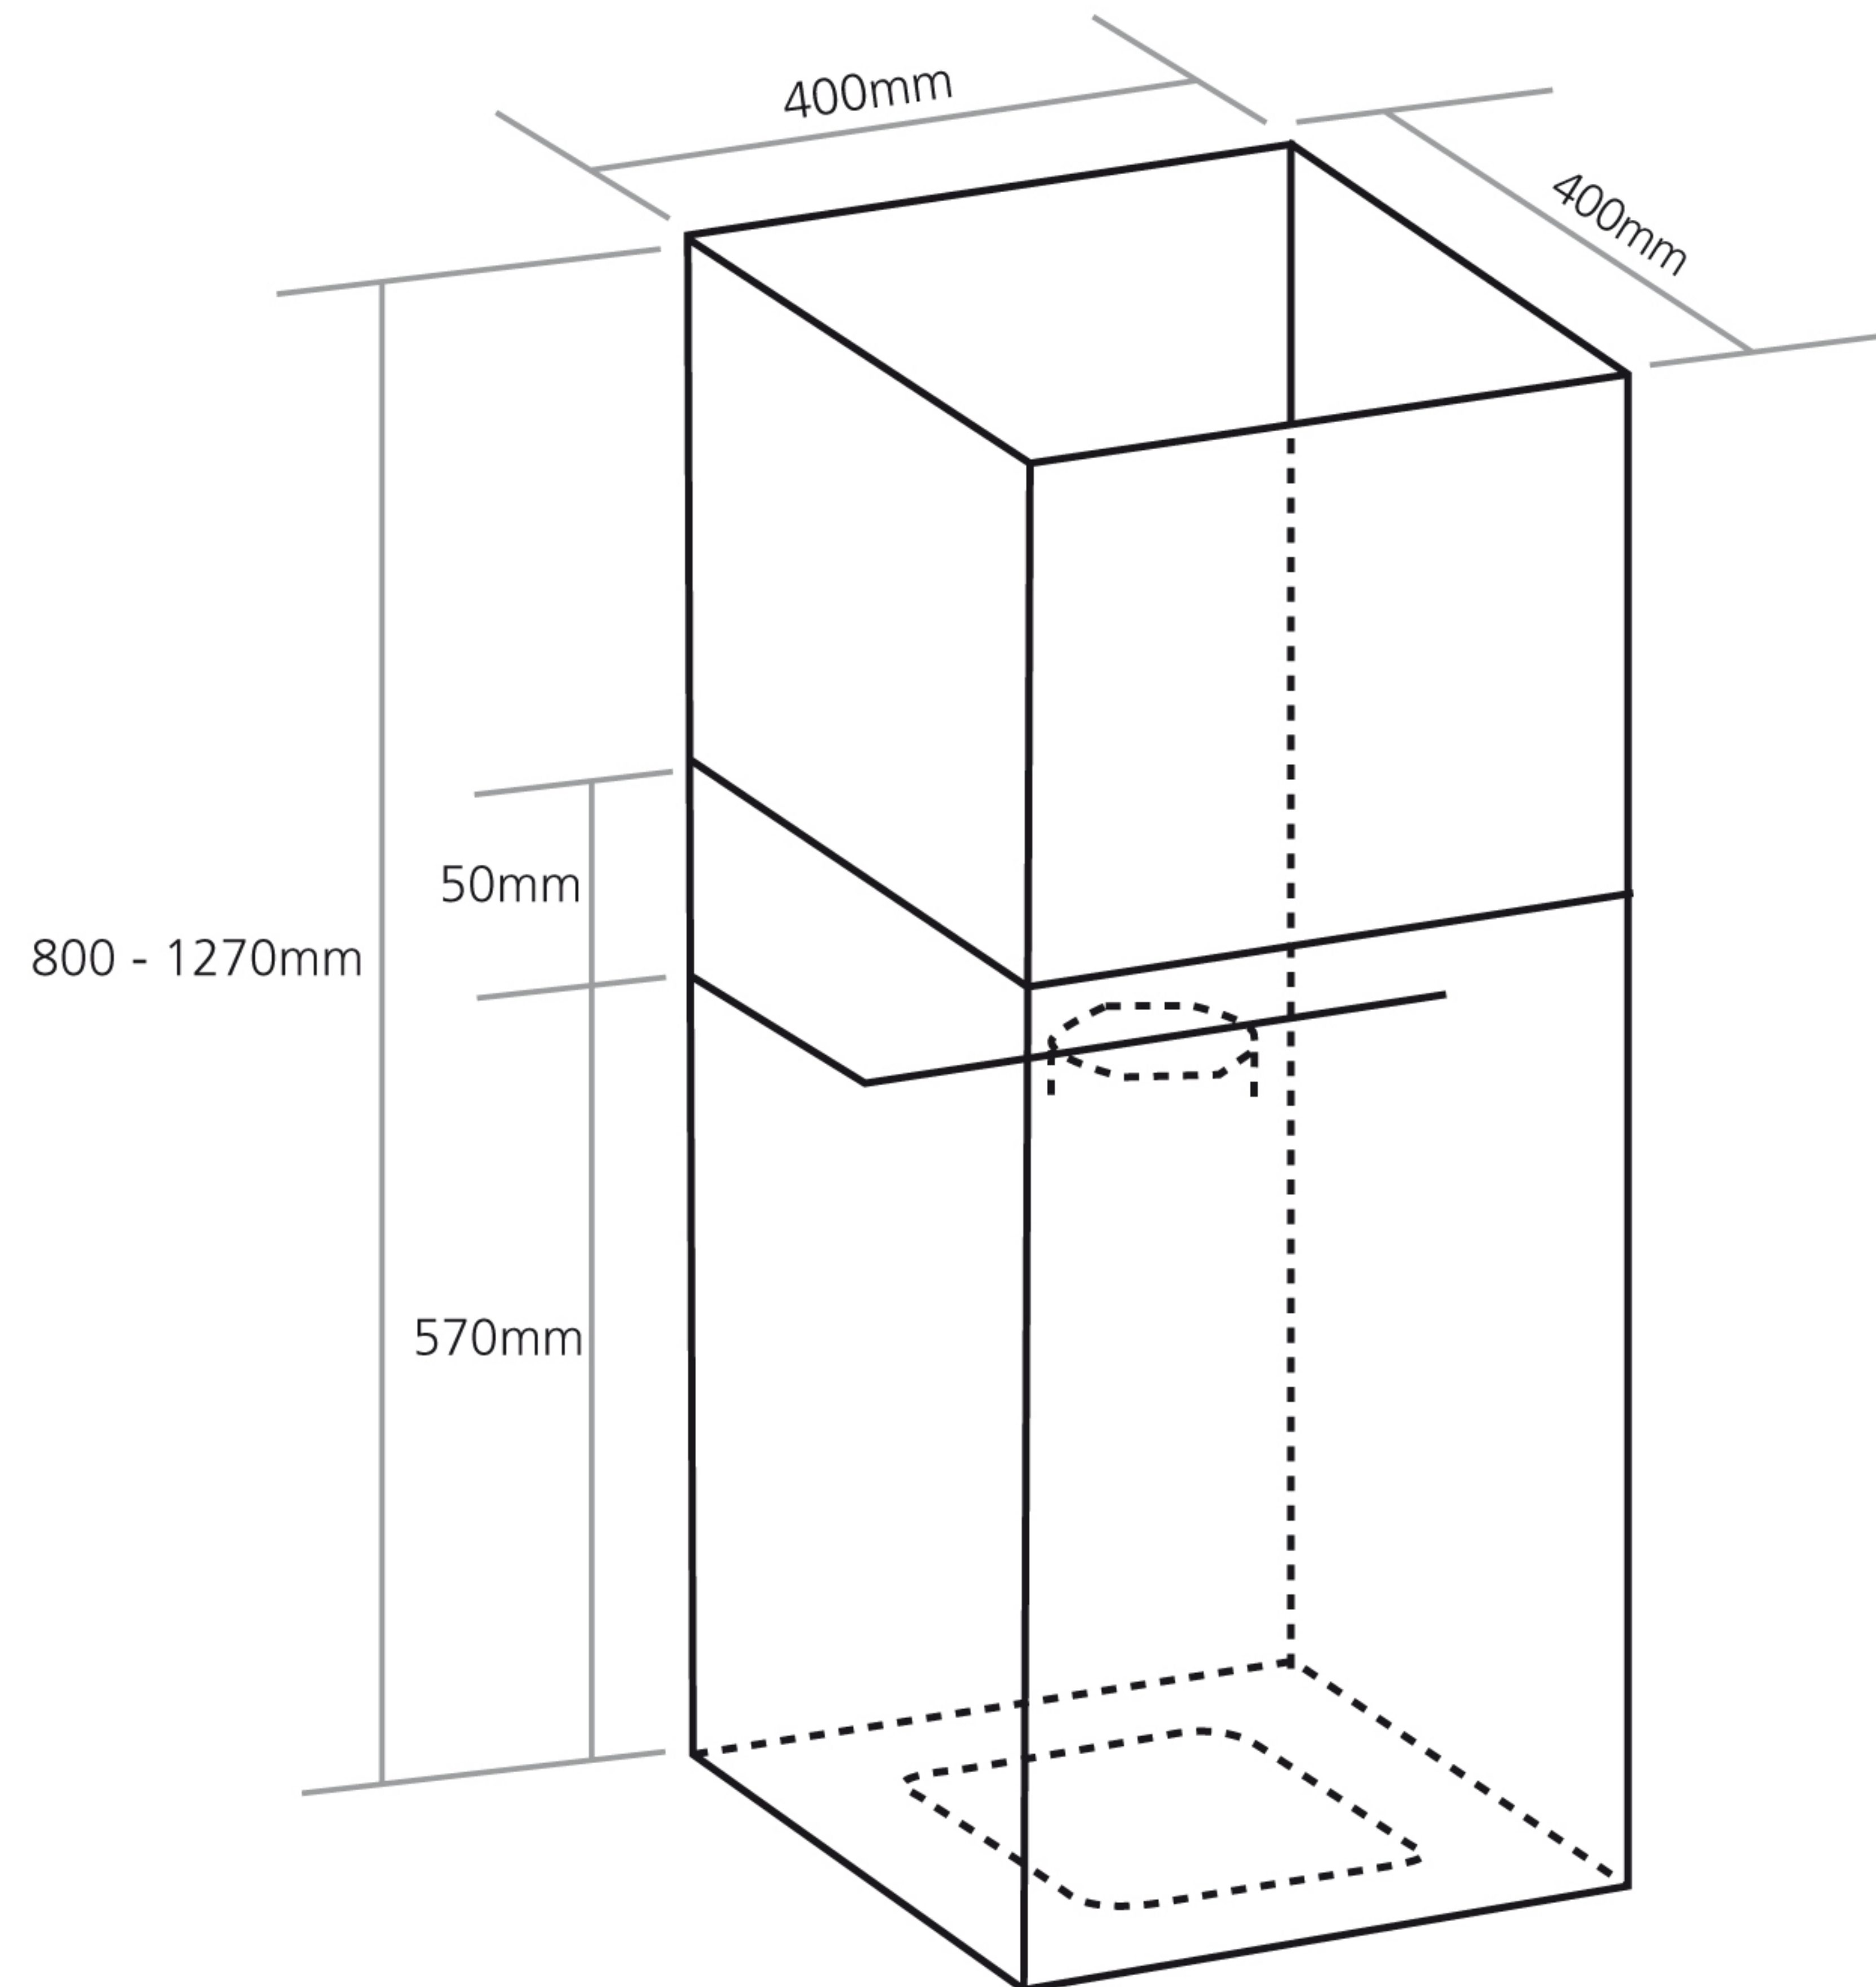

Dimensions

All hoods to be installed min. 700mm from hob, providing hob output does not exceed 11kW