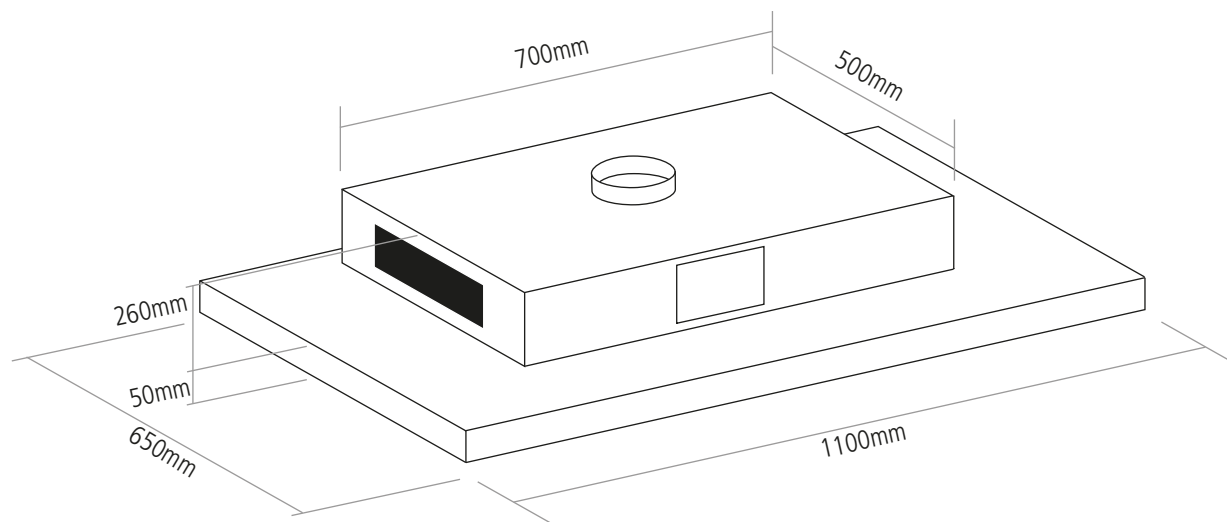

# DIMENSIONS

---

MINIMUM BUILD IN DEPTH 215MM