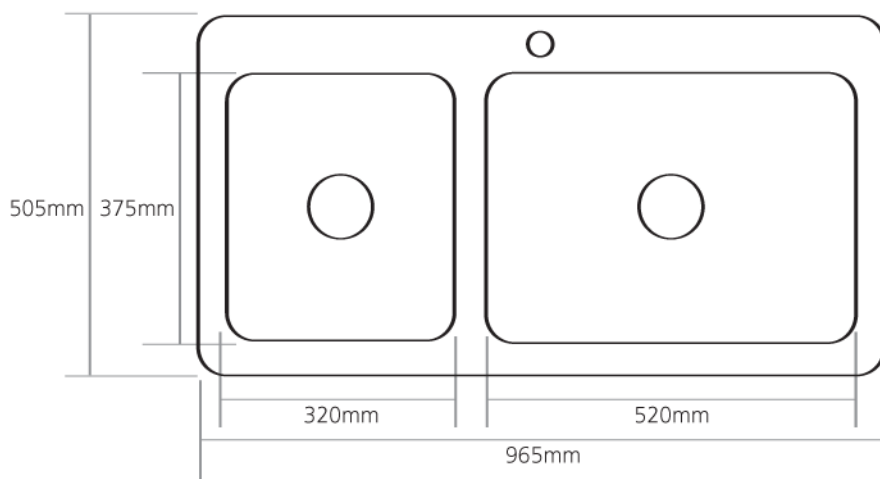

Dimensions

bowl depth 200mm

overall sink depth 220mm

min.base unit 1000mm

cut out size 944 x 482mm
corner radius 25mm

dimensions may vary plus or minus 2%